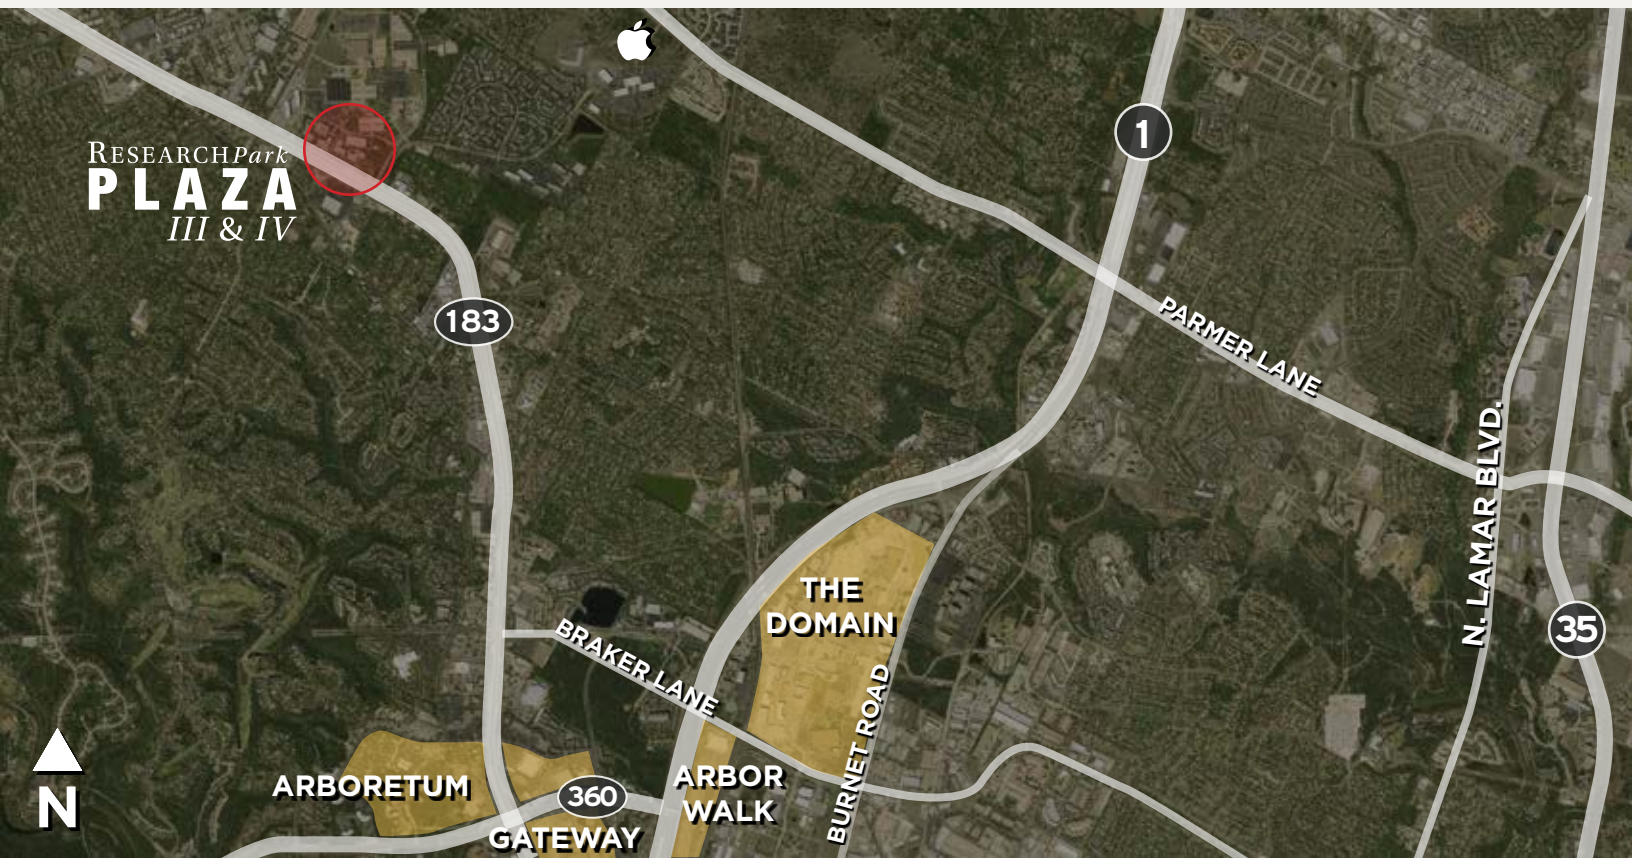

DOWNTOWN AUSTIN

12 miles & 19 minutes

ARBORETUM & ARBOR WALK

2 miles & 4 minutes

THE DOMAIN

2 miles & 5 minutes

UNIVERSITY OF TEXAS

10 miles & 16 minutes