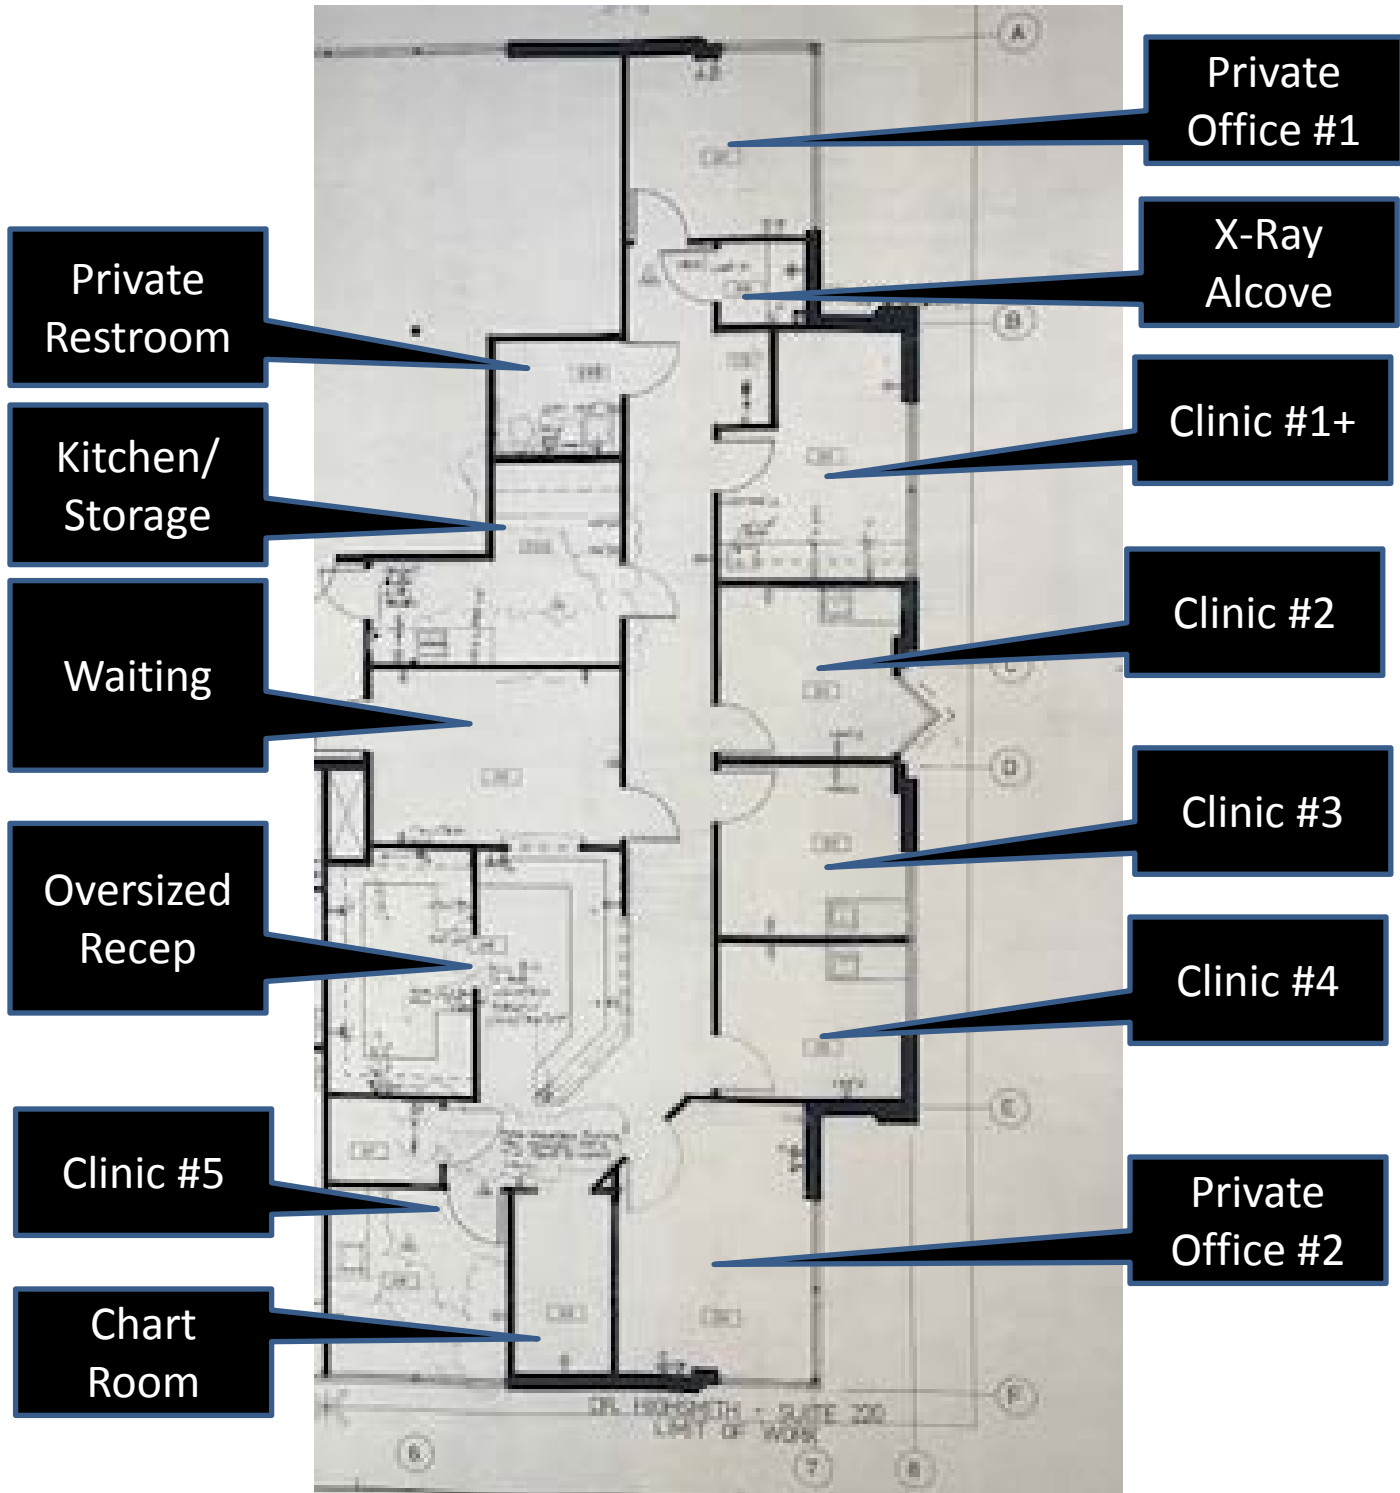

**1001 Nut Tree #220, Vacaville, CA**  
**2,165 sf**  
**Offered For Sale By Spectrum Properties**

Private Office #1

X-Ray Alcove

Clinic #1+

Clinic #2

Clinic #3

Clinic #4

Private Office #2

Private Restroom

Kitchen/Storage

Waiting

Oversized Recep

Clinic #5

Chart Room