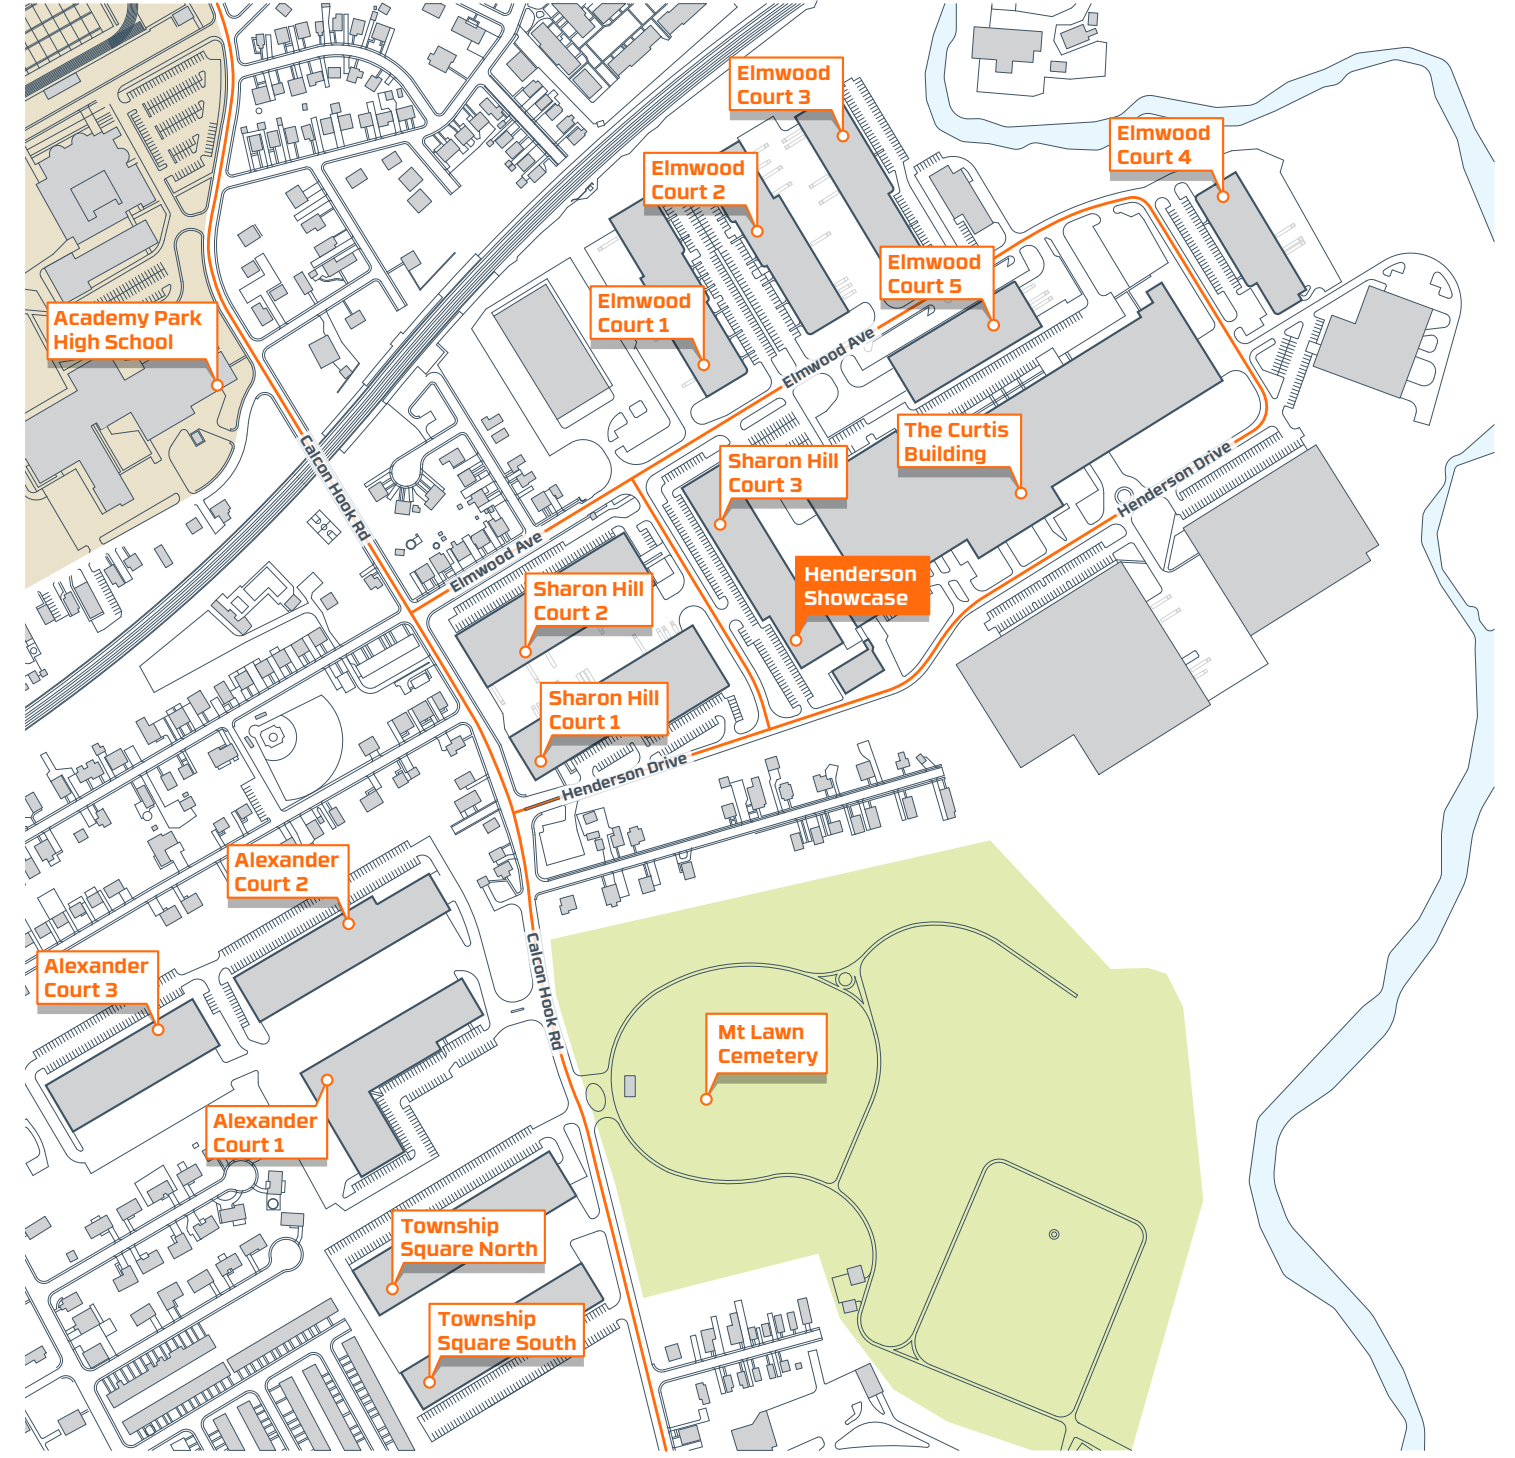

Folcroft East

HENDERSON SHOWCASE
316-317 HENDERSON DRIVE
SHARON HILL, PA 19079

Notes: