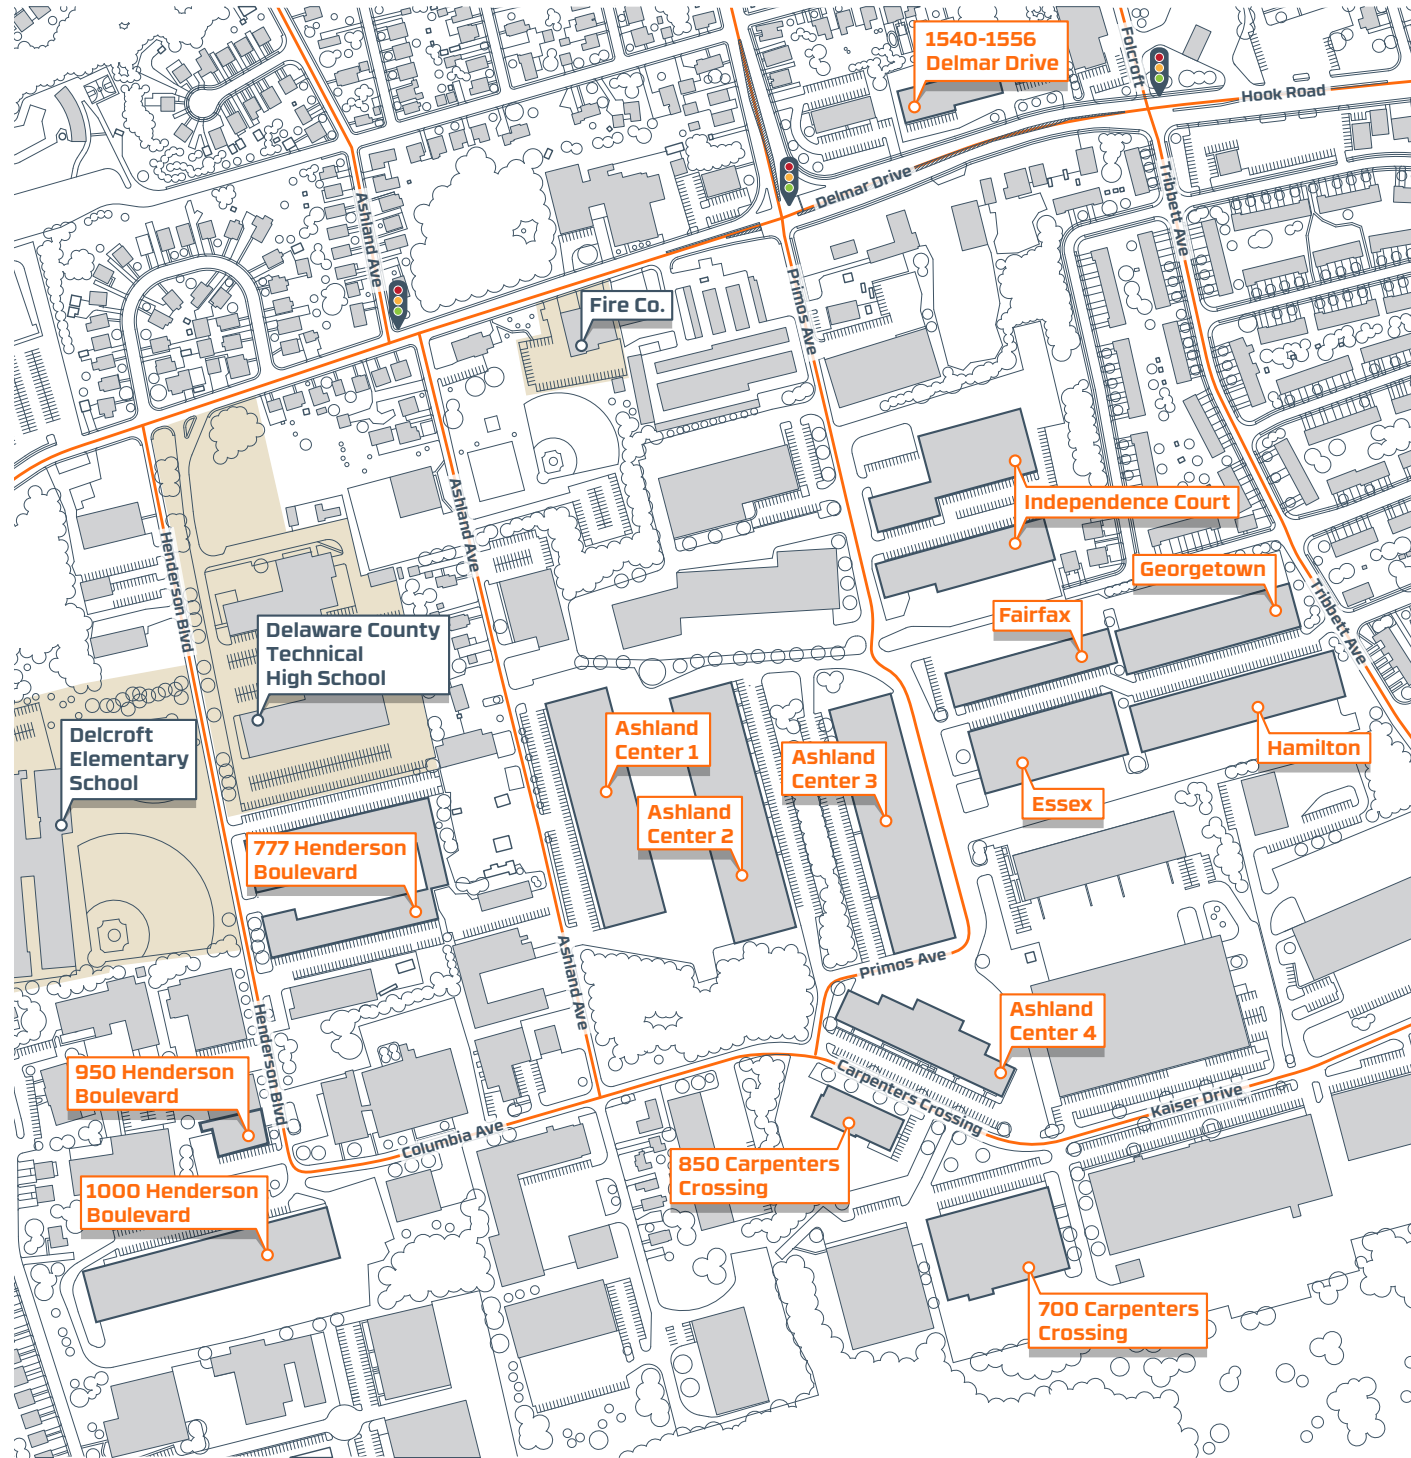

FOLCROFT BUSINESS PARKS

Folcroft West