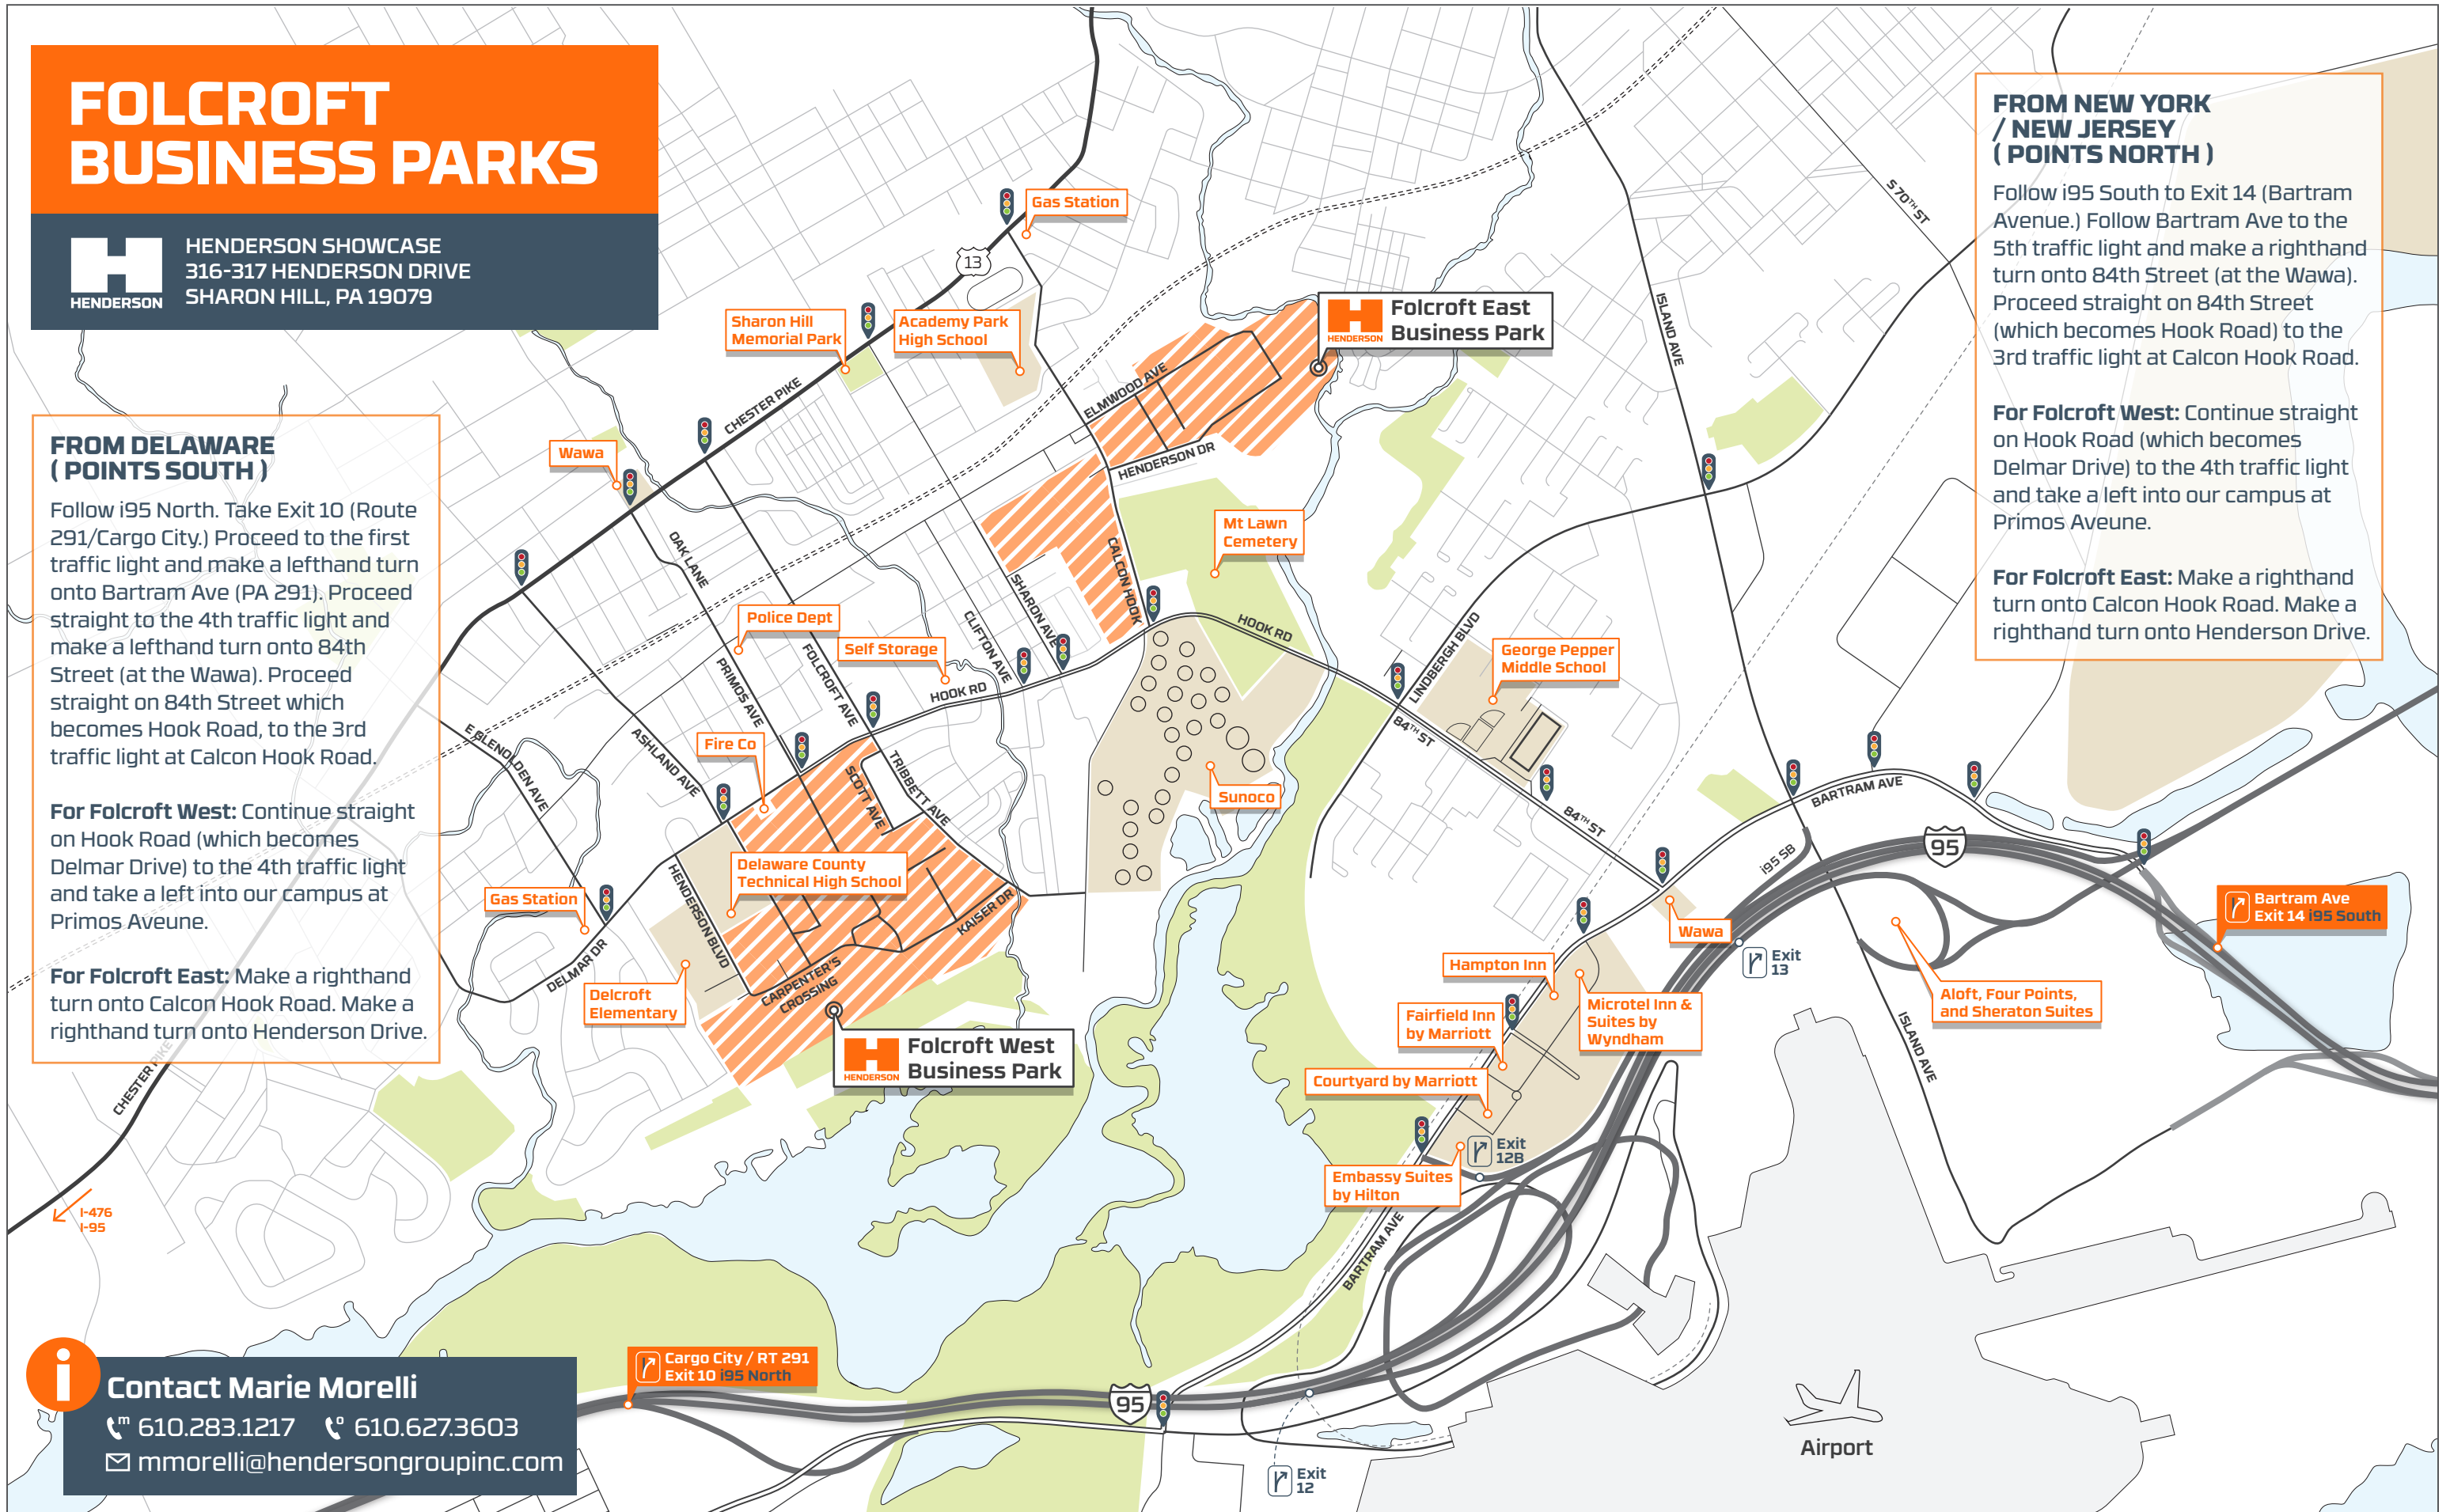

FOLCROFT BUSINESS PARKS

HENDERSON SHOWCASE
316-317 HENDERSON DRIVE
SHARON HILL, PA 19079

FROM DELAWARE (POINTS SOUTH)

Follow I-95 North. Take Exit 10 (Route 291/Cargo City.) Proceed to the first traffic light and make a left-hand turn onto Bartram Ave (PA 291). Proceed straight to the 4th traffic light and make a left-hand turn onto 84th Street (at the Wawa). Proceed straight on 84th Street which becomes Hook Road, to the 3rd traffic light at Calcon Hook Road.

For Folcroft West: Continue straight on Hook Road (which becomes Delmar Drive) to the 4th traffic light and take a left into our campus at Primos Avenue.

For Folcroft East: Make a right-hand turn onto Calcon Hook Road. Make a right-hand turn onto Henderson Drive.

FROM NEW YORK / NEW JERSEY (POINTS NORTH)

Follow I-95 South to Exit 14 (Bartram Avenue.) Follow Bartram Ave to the 5th traffic light and make a right-hand turn onto 84th Street (at the Wawa). Proceed straight on 84th Street (which becomes Hook Road) to the 3rd traffic light at Calcon Hook Road.