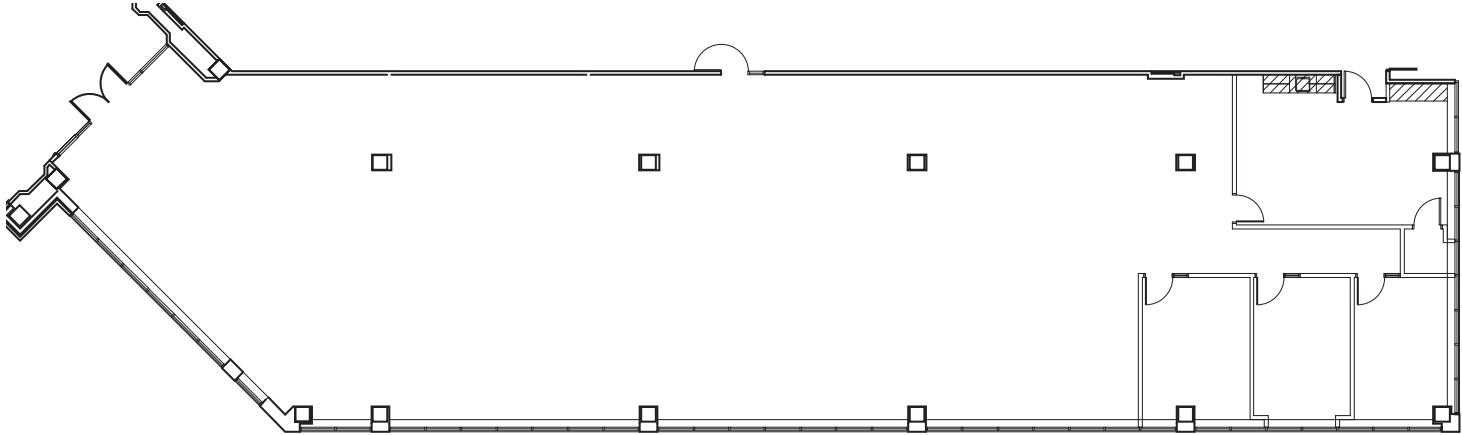

Mendota Office Center II

1270 Northland Drive, Mendota Heights, MN

Suite 130 - 6,704 RSF

For more information, please contact:

Dan Gleason
+1 952 893 8884
dan.gleason@cushwake.com

Dan Nechanicky
+1 952 820 8765
dan.nechanicky@cushwake.com