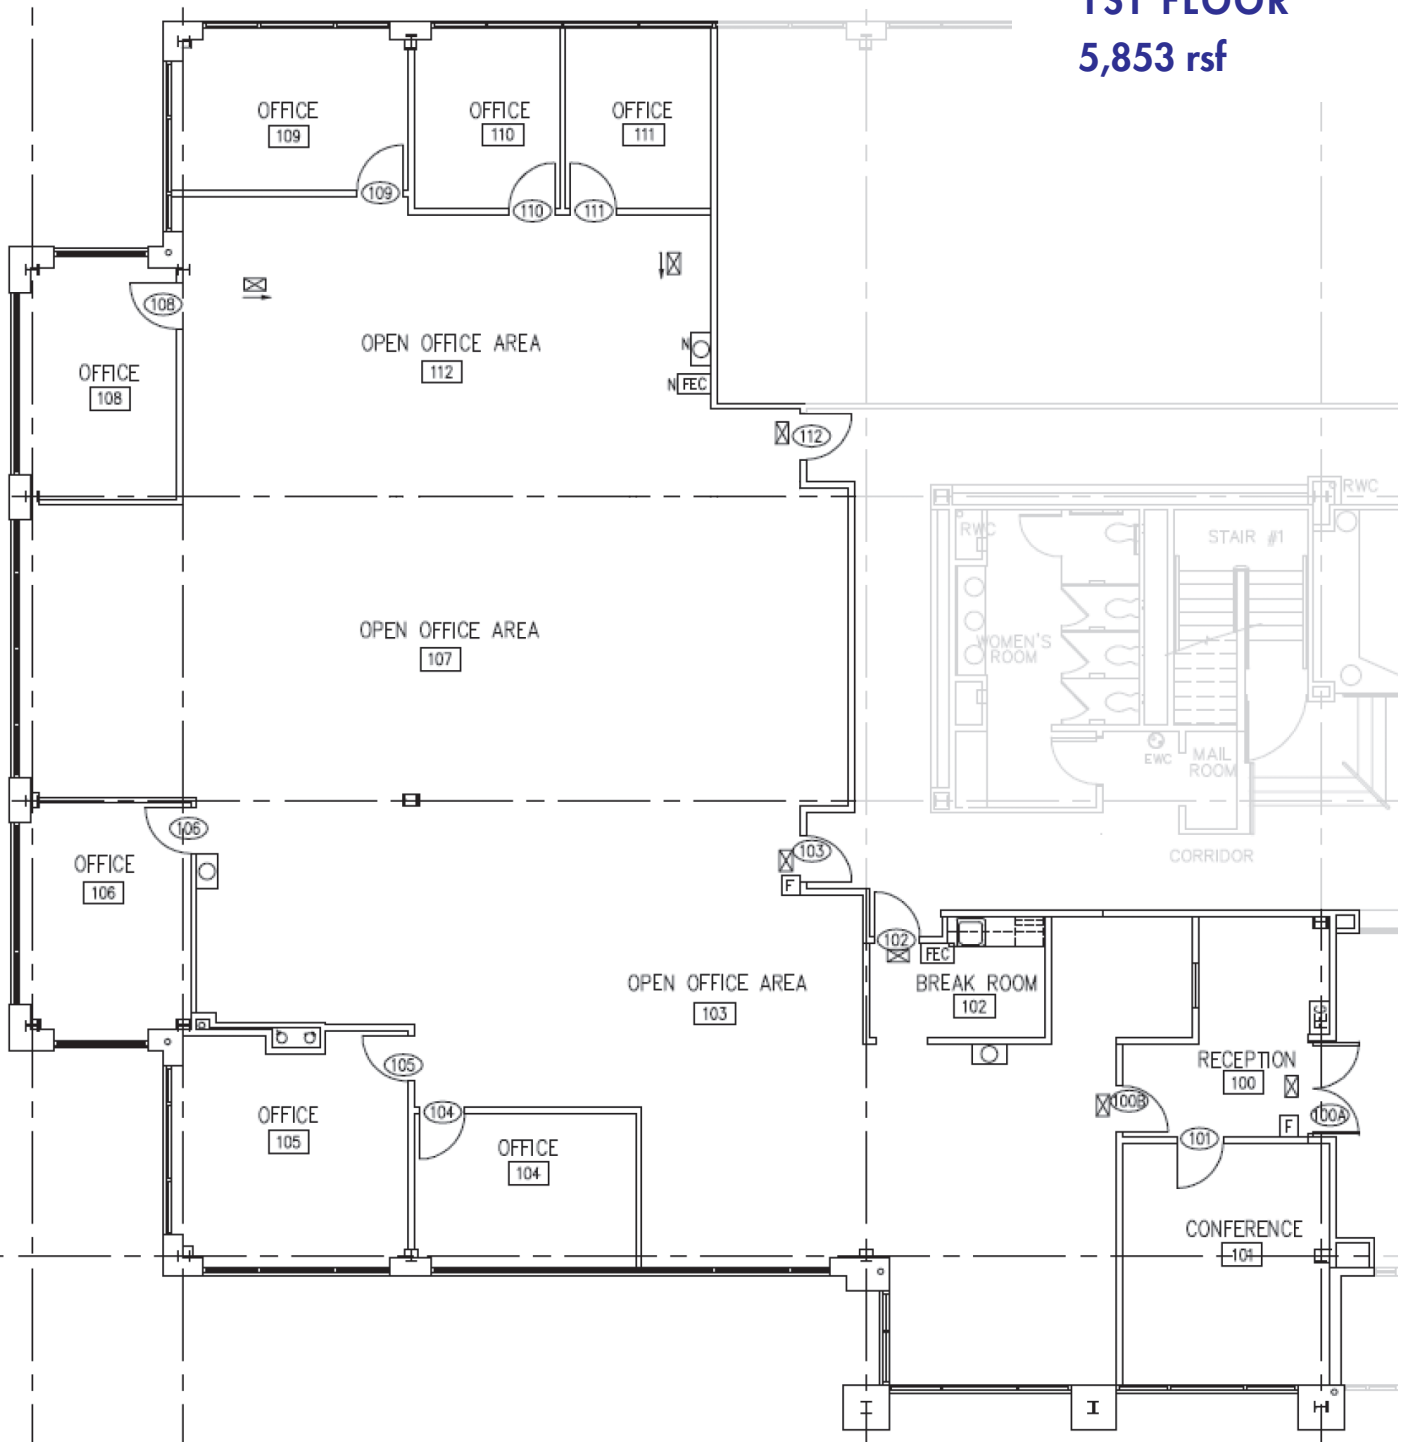

1ST FLOOR
5,853 rsf

610.458.1900
HankinGroup.com