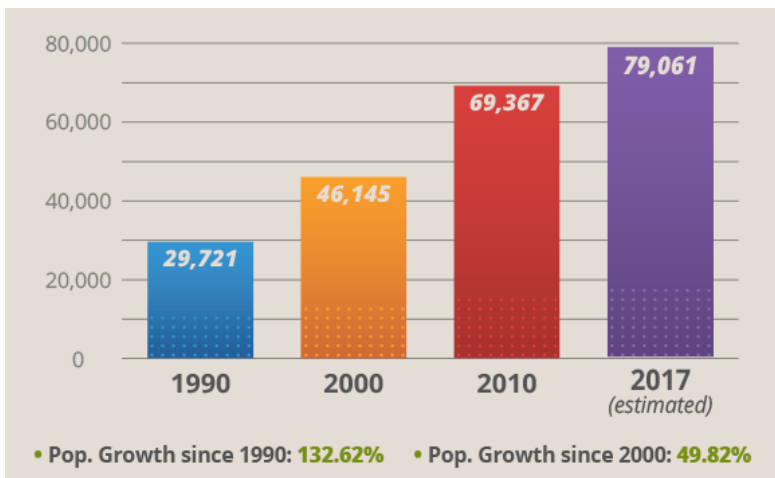

Demographics

As the 28th fastest growing county in Georgia with a population that has grown

by 50 percent since 2000, Barrow County is a desirable community to live, work, and play.

Population - Barrow County, GA

Gender Division - Barrow County, GA

Average Age - Barrow County, GA

Population - Barrow County, GA

Population - Households and Income - Barrow County, GA

- Households: **28,271**
- Persons per Household: **3.14**