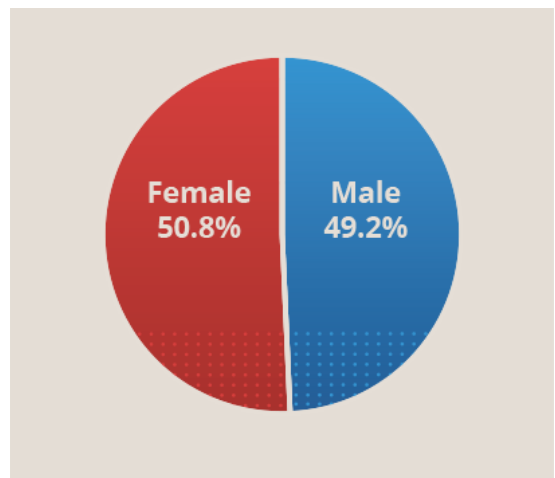

Demographics

As the 28th fastest growing county in Georgia with a population that has grown

by 50 percent since 2000, Barrow County is a desirable community to live, work, and play.

Population - Barrow County, GA

Gender Division - Barrow County, GA

Average Age - Barrow County, GA

Population - Barrow County, GA

Population - Households and Income - Barrow County, GA

- Households: **28,271**
- Persons per Household: **3.14**