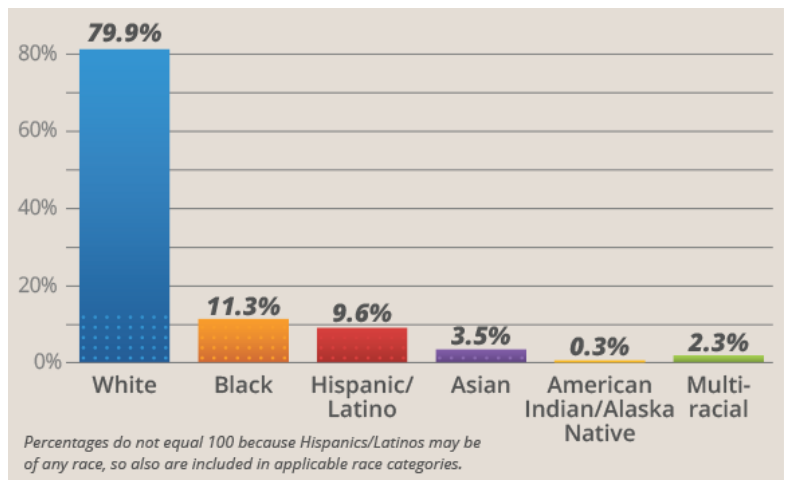

Demographics

As the 28th fastest growing county in Georgia with a population that has grown

by 50 percent since 2000, Barrow County is a desirable community to live, work, and play.

Population - Barrow County, GA

Gender Division - Barrow County, GA

Average Age - Barrow County, GA

Population - Barrow County, GA

Population - Households and Income - Barrow County, GA

- Households: **28,271**
- Persons per Household: **3.14**