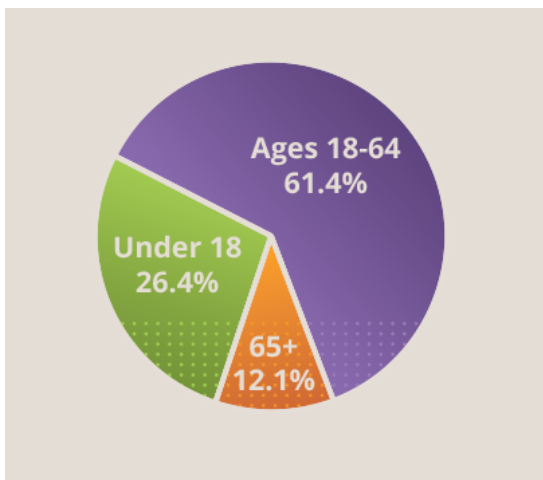

Demographics

As the 28th fastest growing county in Georgia with a population that has grown

by 50 percent since 2000, Barrow County is a desirable community to live, work, and play.

Population - Barrow County, GA

Gender Division - Barrow County, GA

Average Age - Barrow County, GA

Population - Barrow County, GA

Population - Households and Income - Barrow County, GA

- Households: **28,271**
- Persons per Household: **3.14**

- **Per Capita Income: \$21,978**
- **Median Household Income: \$53,133**
- **Persons Below Poverty Level: 10.4%**

[Sites & Buildings](#) [Workforce](#) [Incentives & Taxes](#) [Business & Industry](#) [Demographics](#) [Maps](#) [Quality of Life](#) [News & Events](#) [Development Team](#)