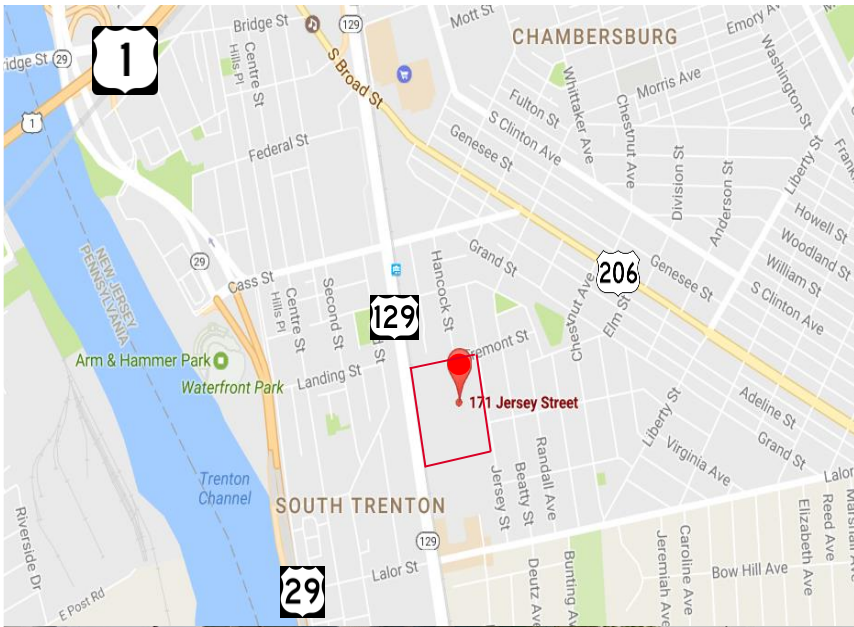

171 Jersey Street Trenton, NJ 08611

Immediately Available: 51,000± SF

OFFICE SPACE:
15,000 SF adjacent to Unit 1

WAREHOUSE UNITS:
Unit 1: 5,000 SF
T.G. drive thru to adjacent Unit 2
Unit 2: 15,000 SF
T.G. drive thru to adjacent Unit 3
Unit 3: 13,386 SF, T.G.
Unit 4: 6,000 SF, T.G.

- Ceiling Height: 16’
- Loading: 3 T.G.
- On-site management; 24-hr maintenance; Fiber Optics available; Extensive, fenced parking (1,395+ spaces); Public Water/Sewer; Fire Protection.
- Economic incentives - Urban Enterprise Zone.
- Located in Mercer County; 1 Block from Route 129; Linked to I-195, I-295 and NJTP (10 min. to Exit 7A); Quick access to US-1 & Rtes 29 + 206.
- 5 min walk from Downtown Trenton; 5 min walk from the Riverline Light Rail at Cass Street Stop; Bus Lines: 0.3 mi; 1 Mile to NE Train Line.
- Frontage on Route 29.

171 Jersey Street, Trenton NJ 08611

The Roebling Metro Complex
consists of 13 historically rich office, warehouse, and light
manufacturing buildings totaling 1,000,000± SF

Contact: Gerard Fennelly, Matt Fennelly