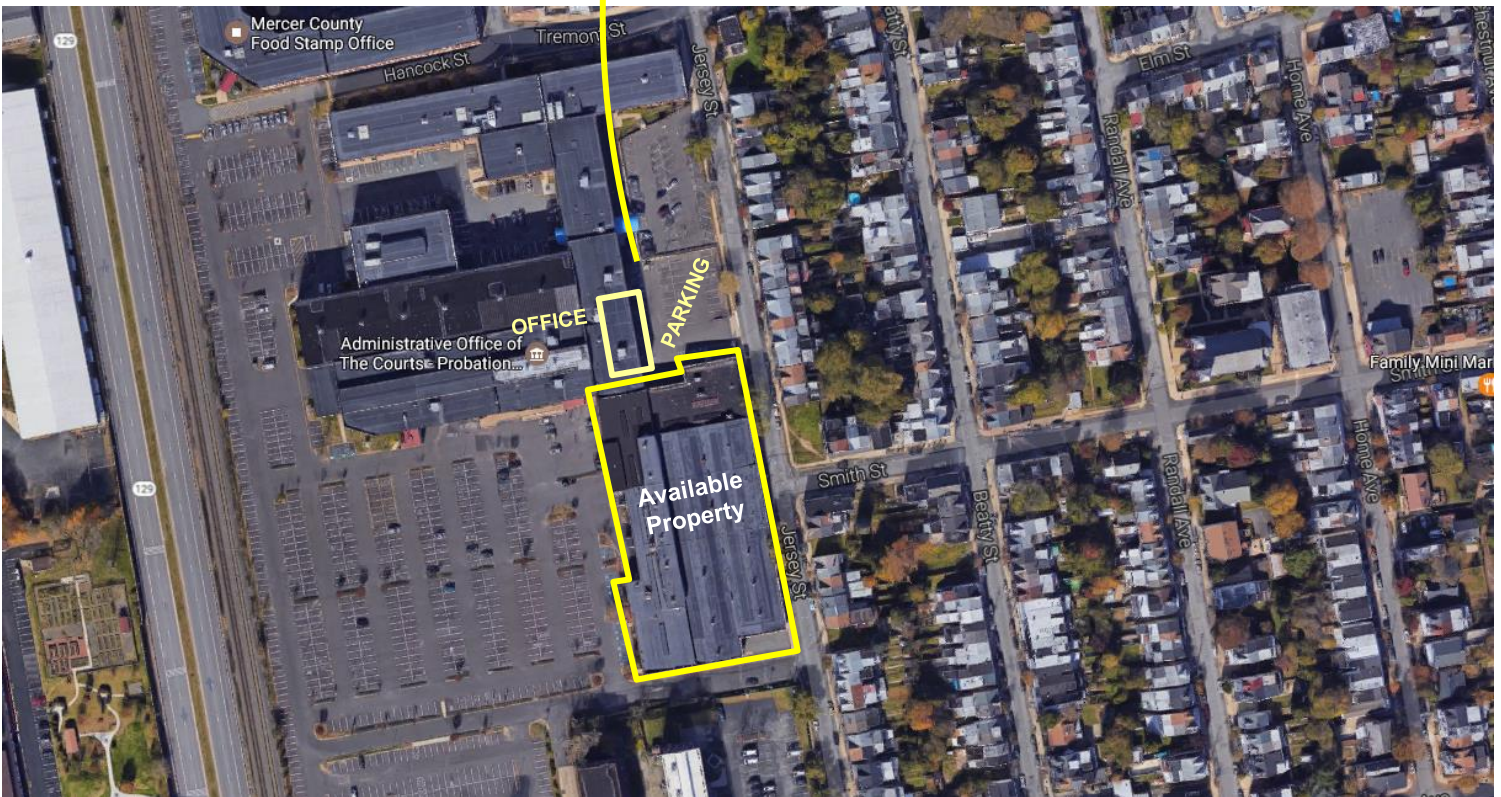

171 Jersey Street, Trenton NJ 08611

Located in Chestnut Park area -
Developers used “the bones” of the long-abandoned factories, turning them into environmentally-friendly office spaces, professional condos, lofts, and restaurants; attracting Tenants with a vibrant, inner-city atmosphere.

Contact: Gerard Fennelly, Matt Fennelly

www.Fennelly.com | 609.520.0061 | Fennelly@Fennelly.com

NAI Fennelly™
Commercial Real Estate Services, Worldwide.