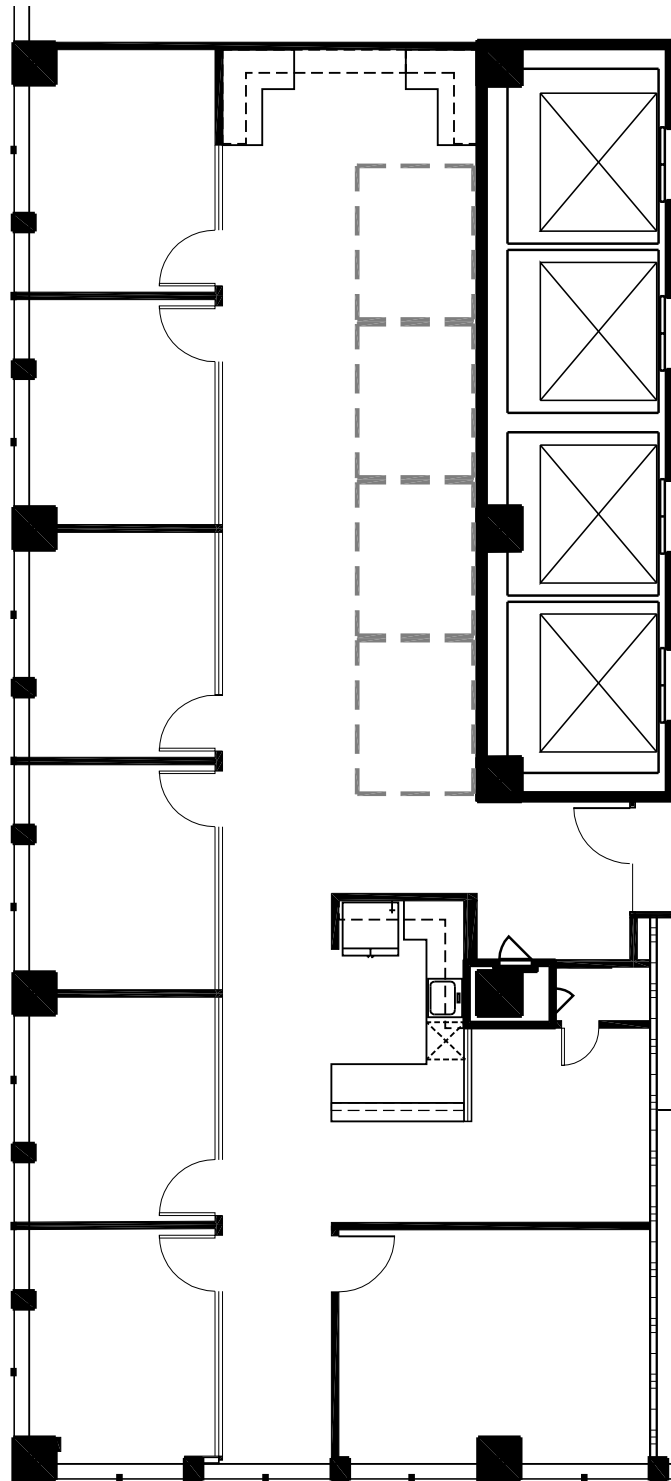

# 1700 BROADWAY

DENVER, COLORADO

**SUITE 710**  
2,702 RSF

*For leasing information, please contact:*

**CHRIS PHENICIE**

+1 303 628 7411

chris.phenicie@cbre.com

**ALLISON BERRY**