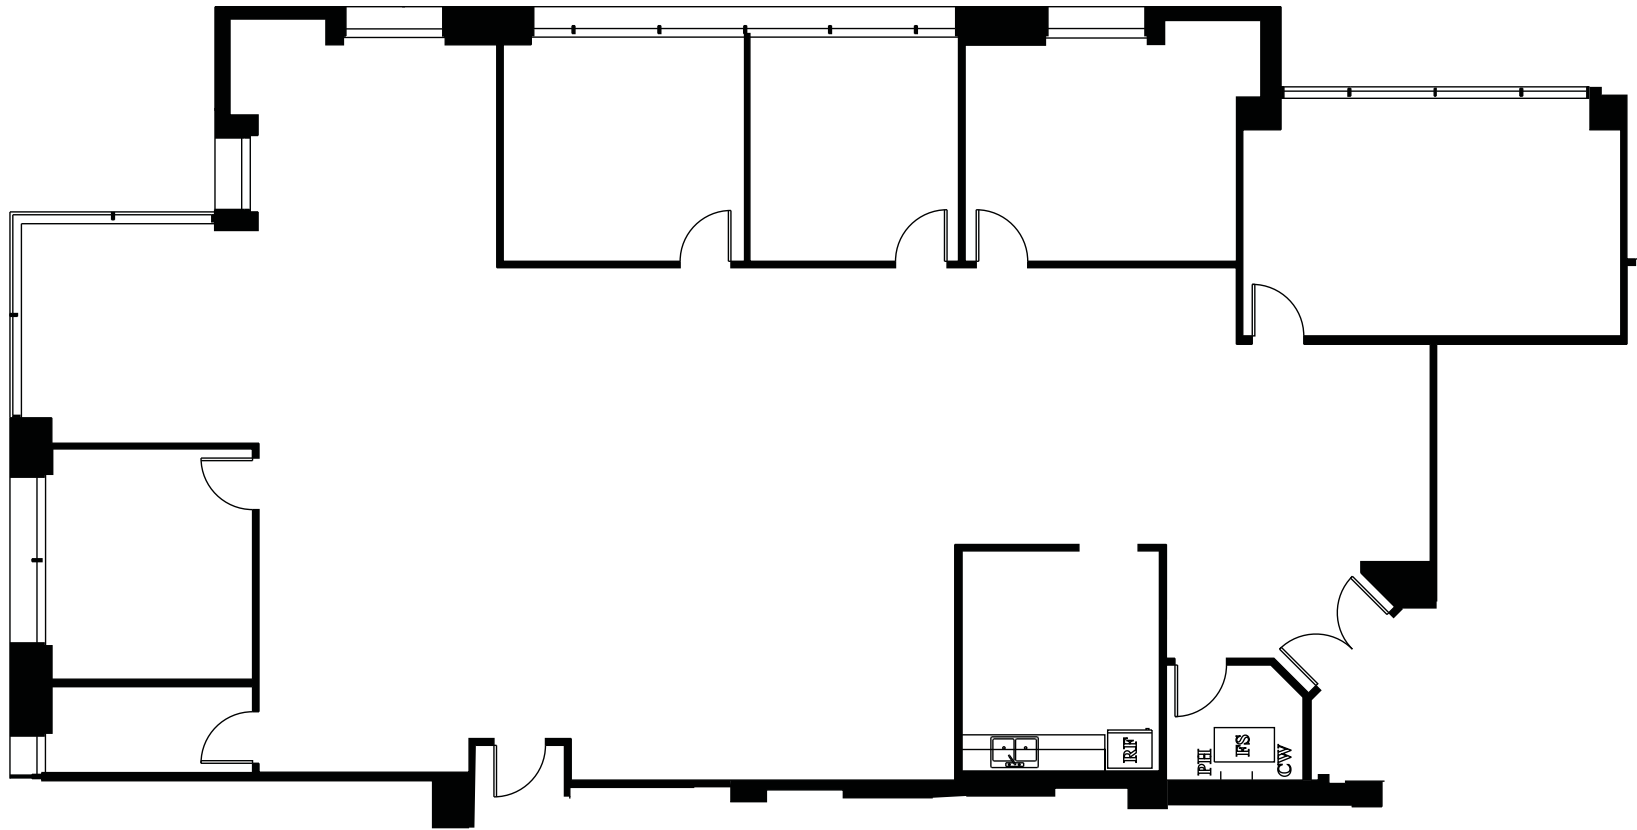

**Tower Place**

1511 North Westshore Blvd.  
Tampa, Florida 33607

Suite 260  
4,084 rsf

Lisa Coulter  
(813) 876-7000

Disclaimer: The above floor plan is not to scale.  
The available space shown is believed to be correct but is subject to change.