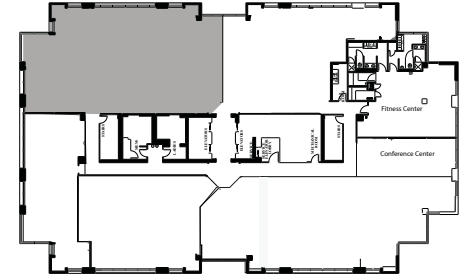

**Tower Place**

1511 North Westshore Blvd.  
Tampa, Florida 33607

Suite 260  
4,084 rsf

Lisa Coulter  
(813) 876-7000

Disclaimer: The above floor plan is not to scale.  
The available space shown is believed to be correct but is subject to change.