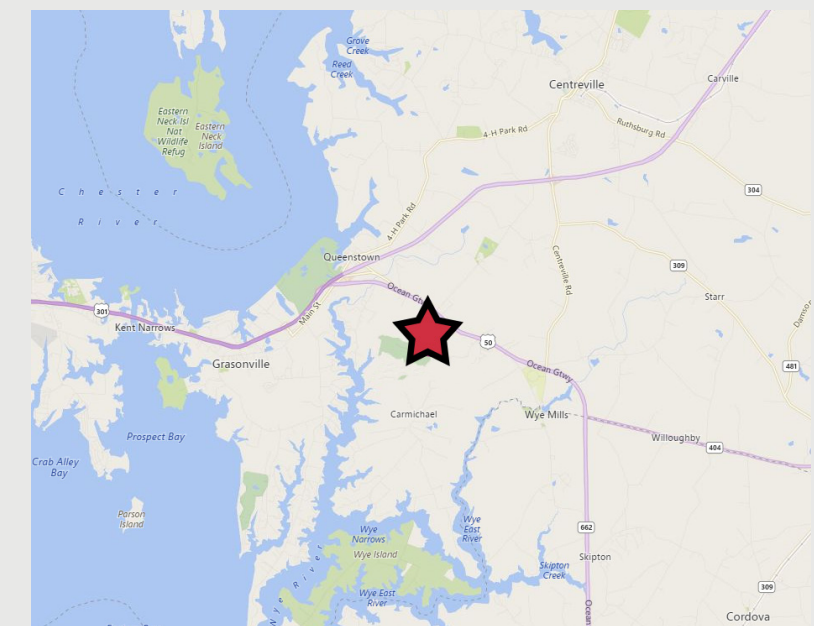

Contact Agent(s) for more information

Jack Lassise

+1 301 918 2917

jlassise@naimichael.com

The information contained herein has been given to us by the owner of the property or other sources we deem reliable. We have no reason to doubt its accuracy, but we do not guarantee it. Floor plans, site plans and other graphic representations of this property have been reduced and reproduced, and are not necessarily to scale. All information should be verified prior to purchase or lease.

10100 Business Parkway
Lanham, Maryland 20706
+1 301 459 4400
naimichael.com