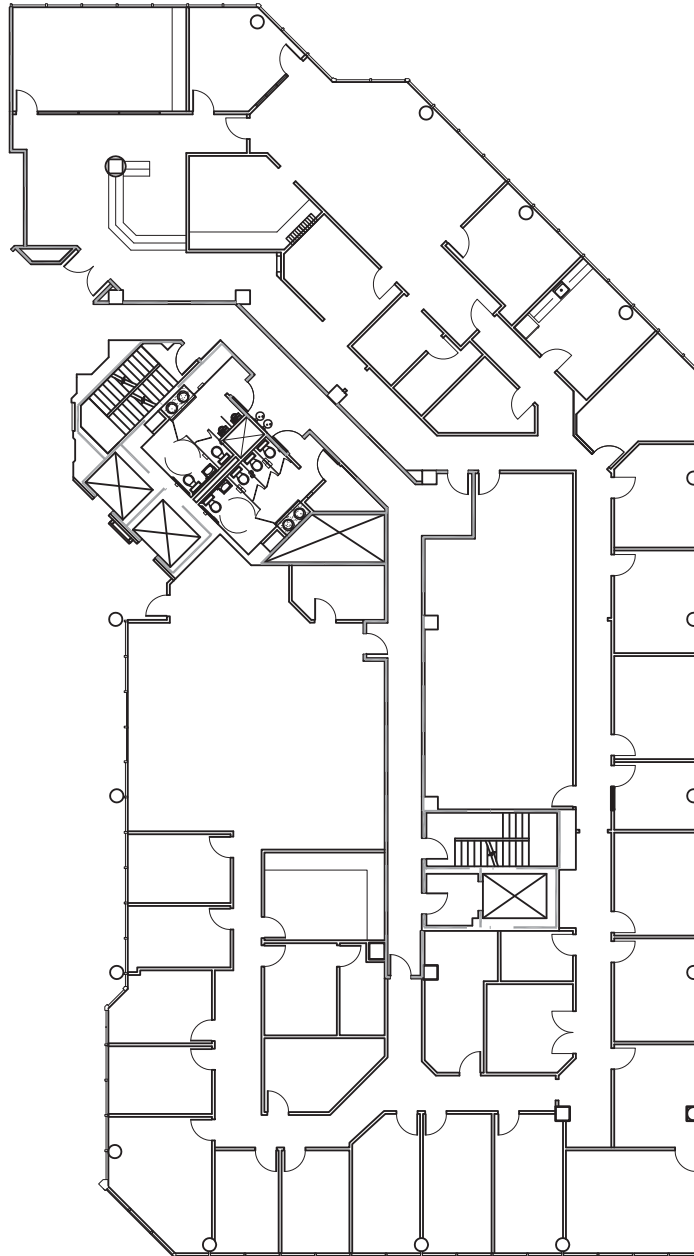

LakePointe One
at Tampa Bay Park
3109 West Dr. M.L. King Blvd.
Tampa, Florida 33607

Suite 300
13,561 SF

Available June 1, 2019

Laurie Alden
(813) 876-7000

Disclaimer: The above floor plan is not to scale.
The available space shown is believed to be correct but is subject to change.