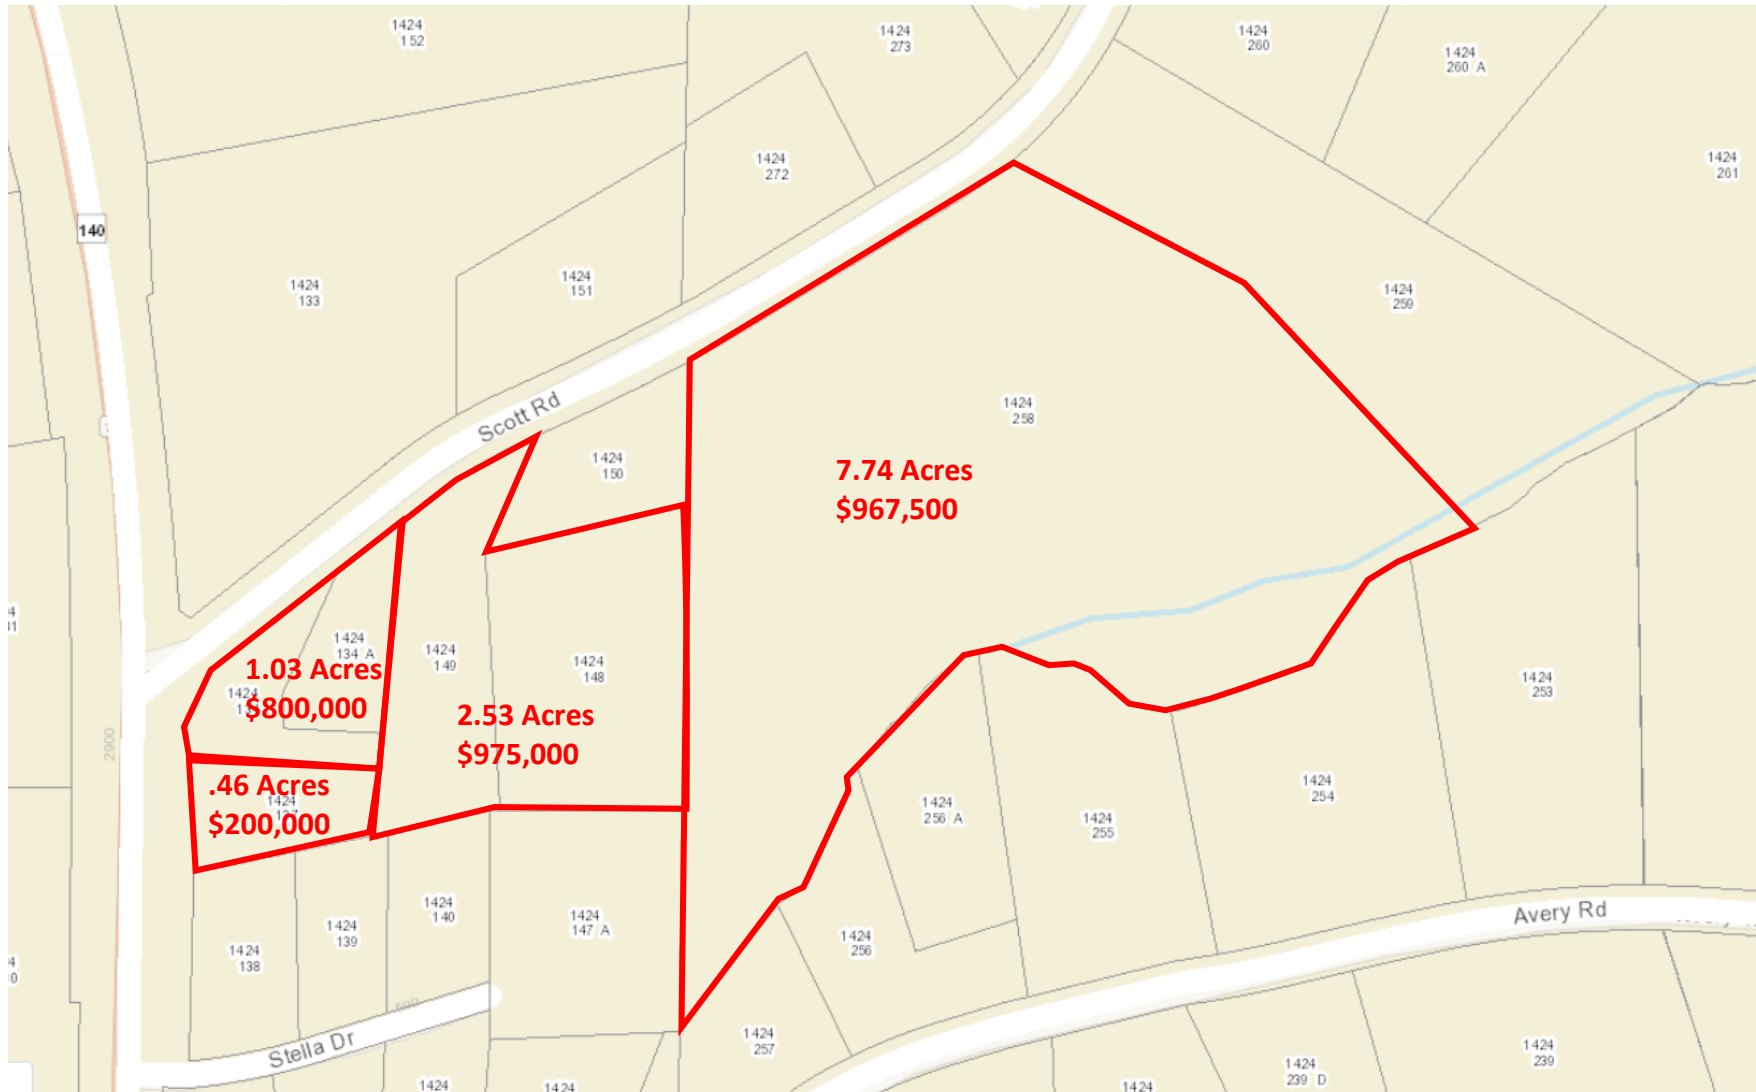

Hwy 140/Scott Rd Assemblage

**Total 11.76 +/- Acres
\$2,942,500**