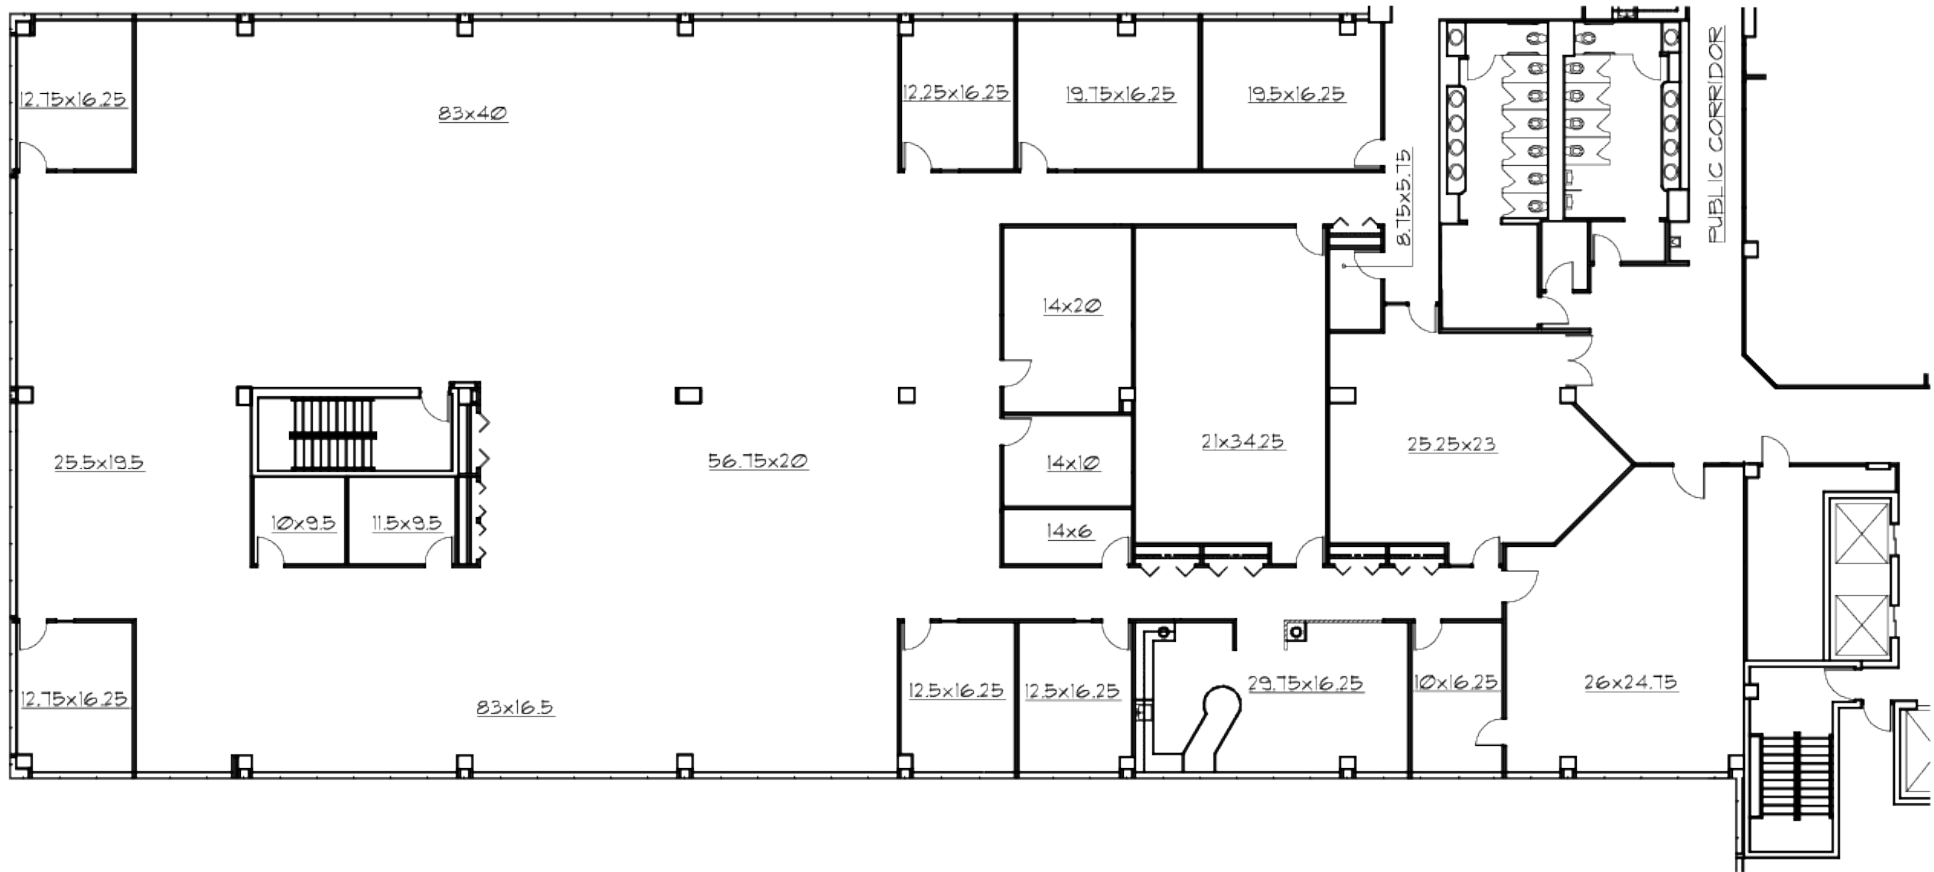

The NEW Bingham Center Renovations Are Coming - Fall 2017 -

Bingham Office Center

30600, 30700 & 30800 Telegraph Rd Bingham Farms,
Michigan 48025

Property Highlights

- Renovations Occurring Fall of 2017, which will include enhanced seating and free lobby Wi-Fi
- Various size suites available for immediate occupancy: 684-18,571 SF
- State-of-the-art building conference/training center
- Central metropolitan Detroit location with easy access to area freeways
- After hours security with lobby attendant
- 24/7 card entry system
- Fully staffed on-site management
- Full-service cafeteria with abundant seating
- On-site convenience store
- Campus setting with picnic area
- Team building items available for checkout by your employees
- On-site restaurants including Dibella's, Qdoba and Biggby Coffee

For more information

Sheila Fogarty **Neil Leising**
O: 248 686 5982 O: 313 815 6415
fogarty@farbman.com leising@farbman.com

NORTH

SUITE 3800

15,628 R.S.F. SCALE: 1/32" = 1'-0"