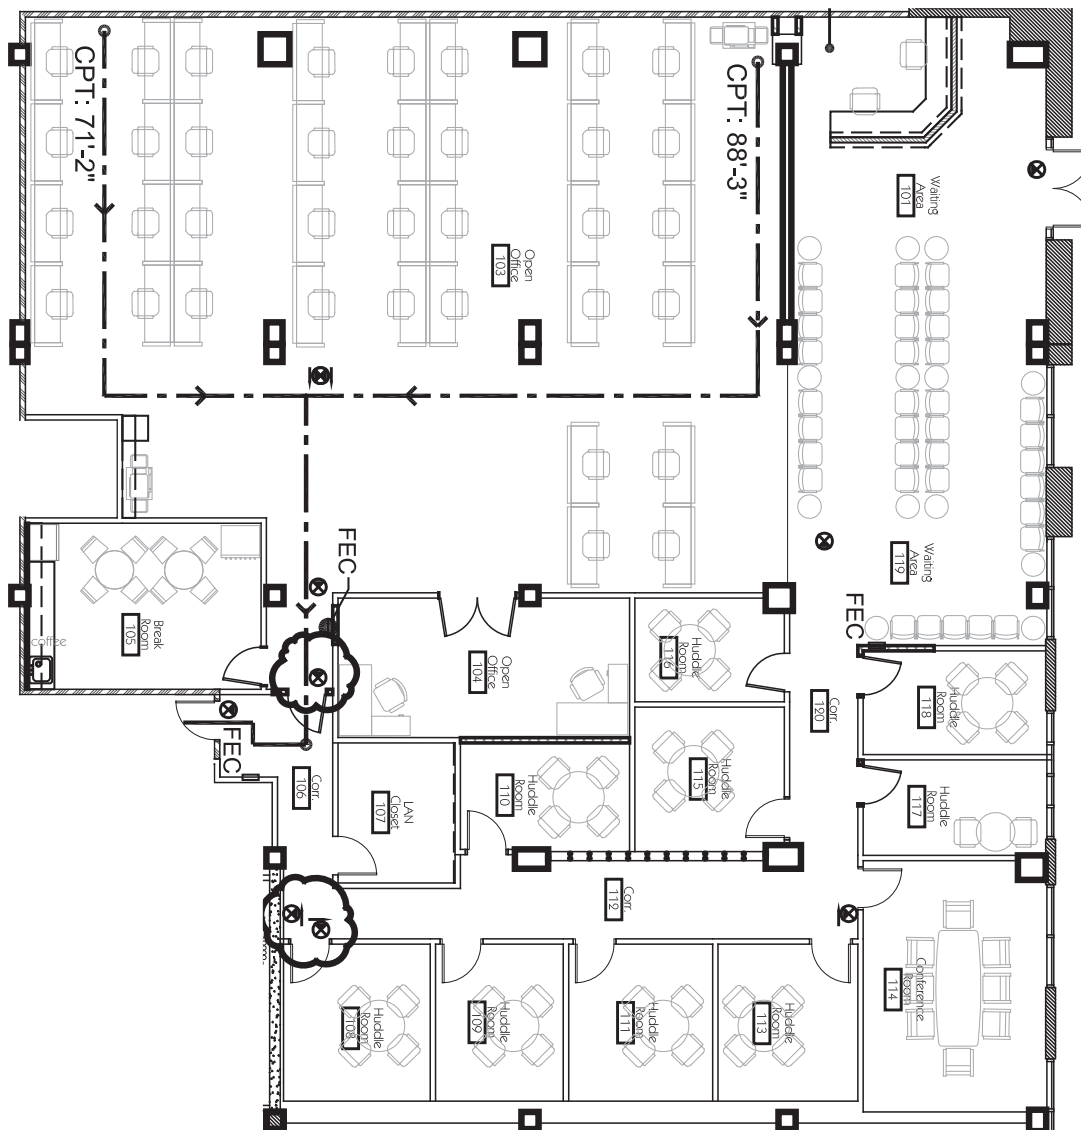

FLOOR PLAN

SUITE 100 - 7,065 RSF

CONTACT US

MICAH STRADER

First Vice President
+1 407 404 5021
micah.strader@cbre.com

CBRE, INC.

Licensed Real Estate Broker
200 S. Orange Avenue | Suite 2100
Orlando, FL 32801