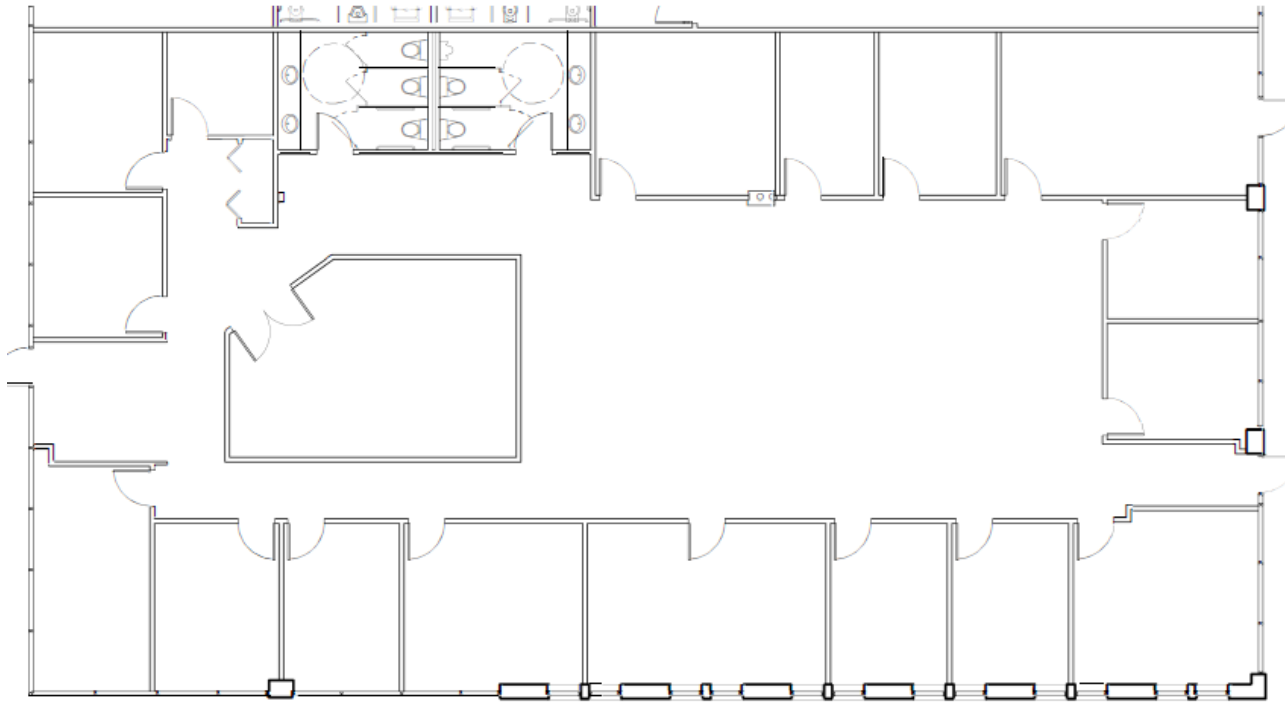

# PARK AT FOWLER CROSSING

**655 MOLLY LANE | SUITE 150 - 5,500 RSF**

WOODSTOCK, GA 30189

FURMAN WOOD  
LAND WRIGHT  
CHRIS LITTLE

404.803.8412  
404.668.8211  
770.380.8270

fwood@skcr.com  
lwright@skcr.com  
clittle@skcr.com