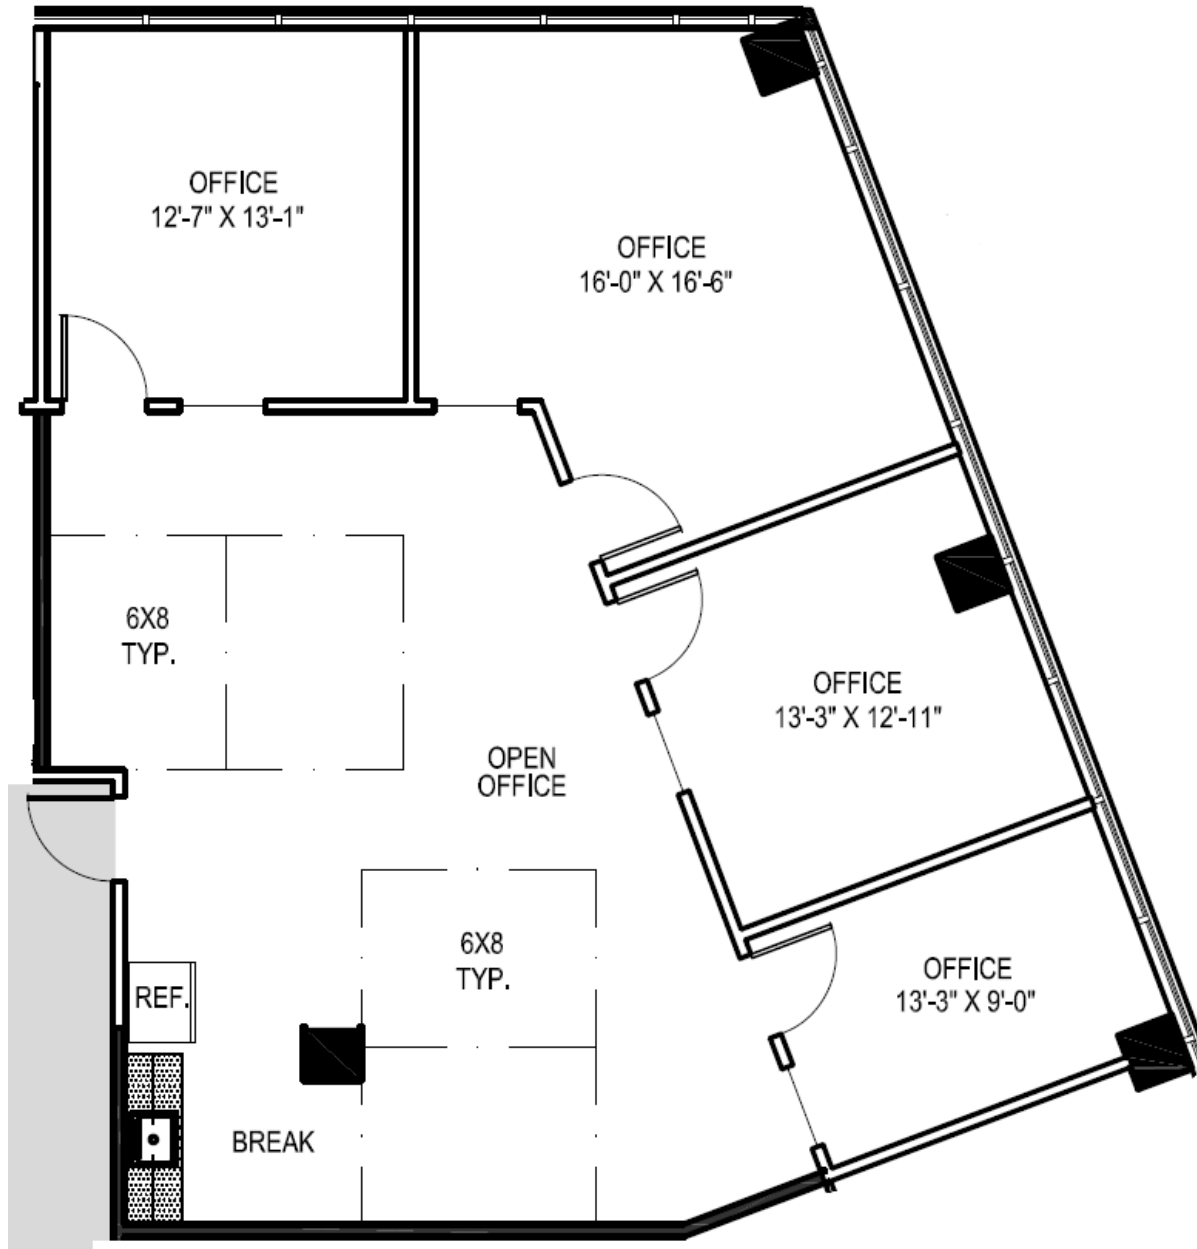

LAKE ELLENOR
5900 Lake Ellenor Dr.
Orlando, FL 32809

Suite 220 1,647 SF

David Moskovitz
(813) 676-9300

Disclaimer: The floor plan shown represents what is believed to be current conditions. It is not to scale and is subject to change.