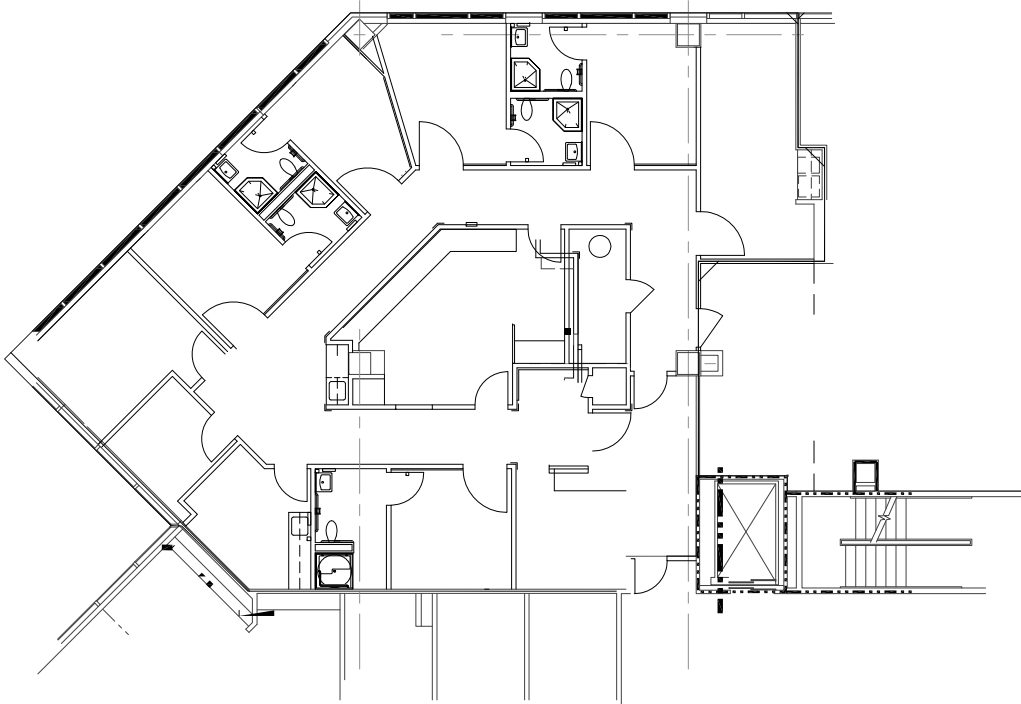

11111 Research Boulevard
Austin, Texas

Suite Plan

Second Floor

Suite 201 - 3,273 RSF

For Leasing Information Contact:

Jinny Saad

Leasing Manager

512.454.3646