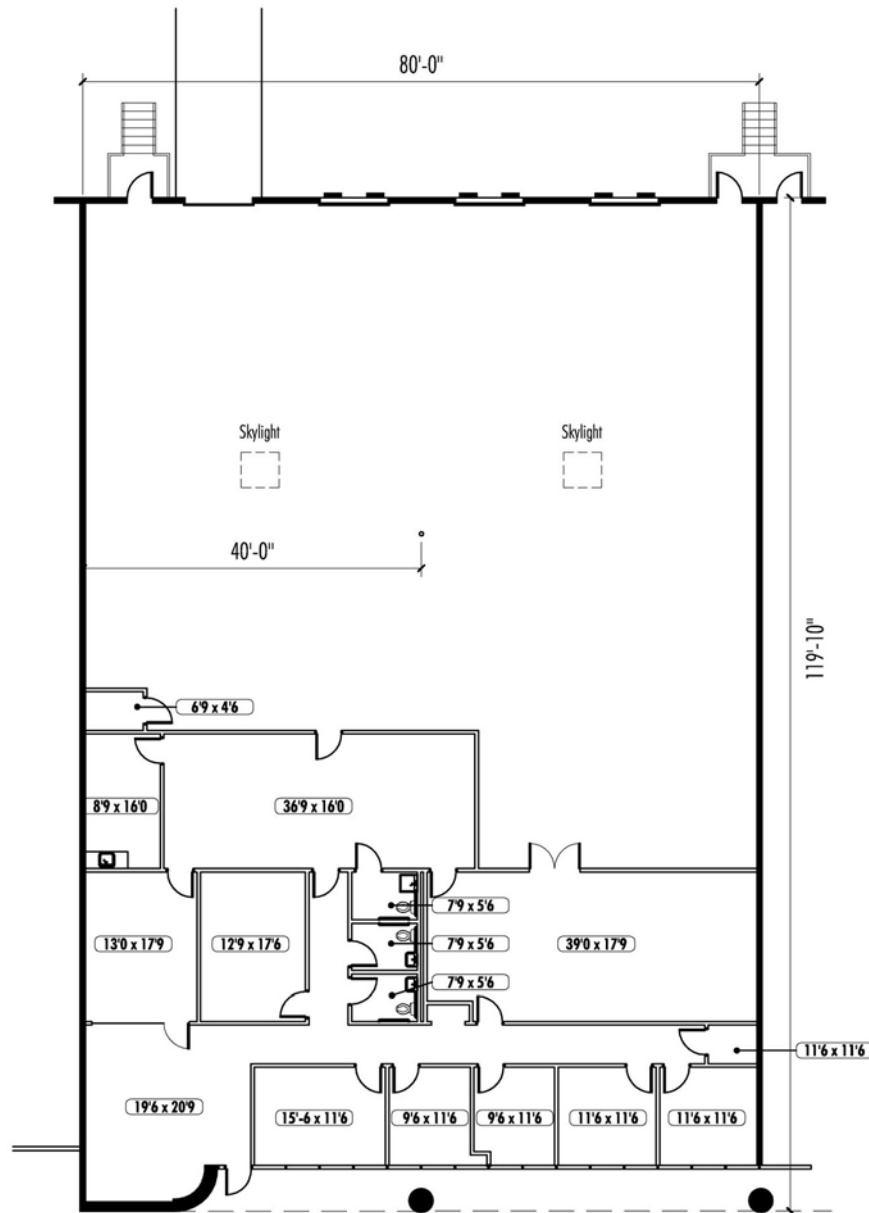

LIBERTY
PROPERTY
TRUST

FOR LEASE

9,704 SF

South Royal Center | 5115-5117 South Royal Atlanta Drive, Tucker, GA

SUITES 5115-5117 FLOORPLAN

Bradley Dunn | 404.962.8621 | bradley.dunn@streamrealty.com