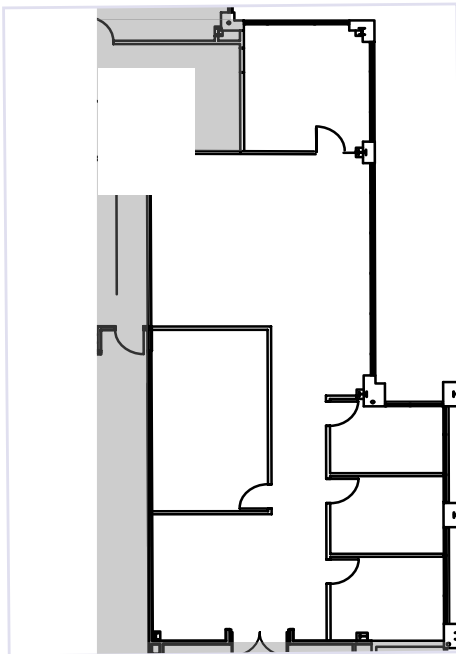

Hankin Group
707 Eagleview Blvd
Exton, PA 19341
HankinGroup.com

P 610.458.1900
F 610.458.0764

1st Floor | 2,292 sq ft, Available 12/1/18

1st floor | 1,358 sq ft, Avail. 12/1/18

FROM PHILADELPHIA

Take Rt. 76 West to the PA Turnpike. Take the PA Turnpike West to exit 312. Follow Rt. 100 North to the first traffic light. Stay to the right and follow the jughandle to cross over Rt. 100 onto Eagleview Blvd. Turn right onto Pennsylvania Drive then turn left onto Rice Blvd. Turn right onto Stockton Drive and 690 Stockton Drive will be on your left.