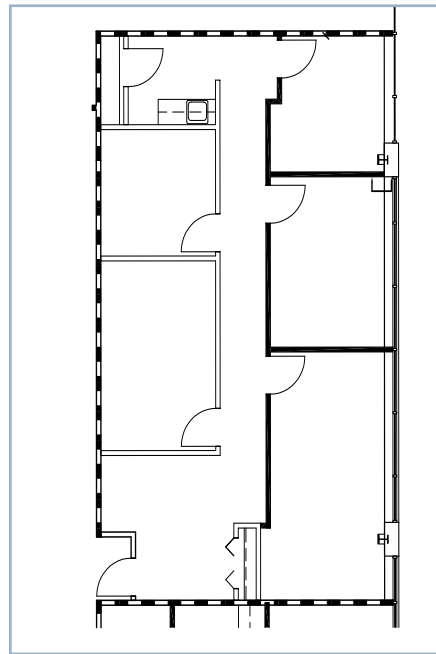

To schedule a tour or for more information, please contact:

STACY MARTIN
stacy.martin@hankinggroup.com

SAM SHERRILL
sam.sherrill@hankinggroup.com

Hankin Group
707 Eagleview Blvd
Exton, PA 19341
HankinGroup.com

P 610.458.1900
F 610.458.0764

1st floor | 1,358 sq ft, Avail. 12/1/18