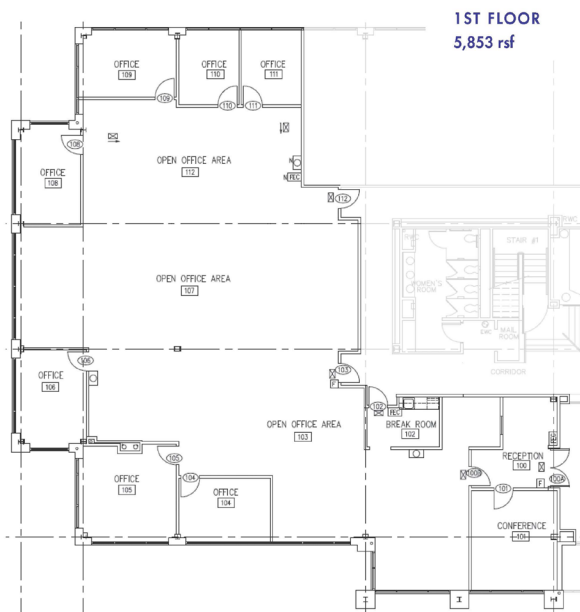

1st Floor | 2,292 sq ft, Available 12/1/18

1st floor | 1,358 sq ft, Avail. 12/1/18

SPACE AVAILABLE

690 Stockton Drive

EAGLEVIEW^{SM}