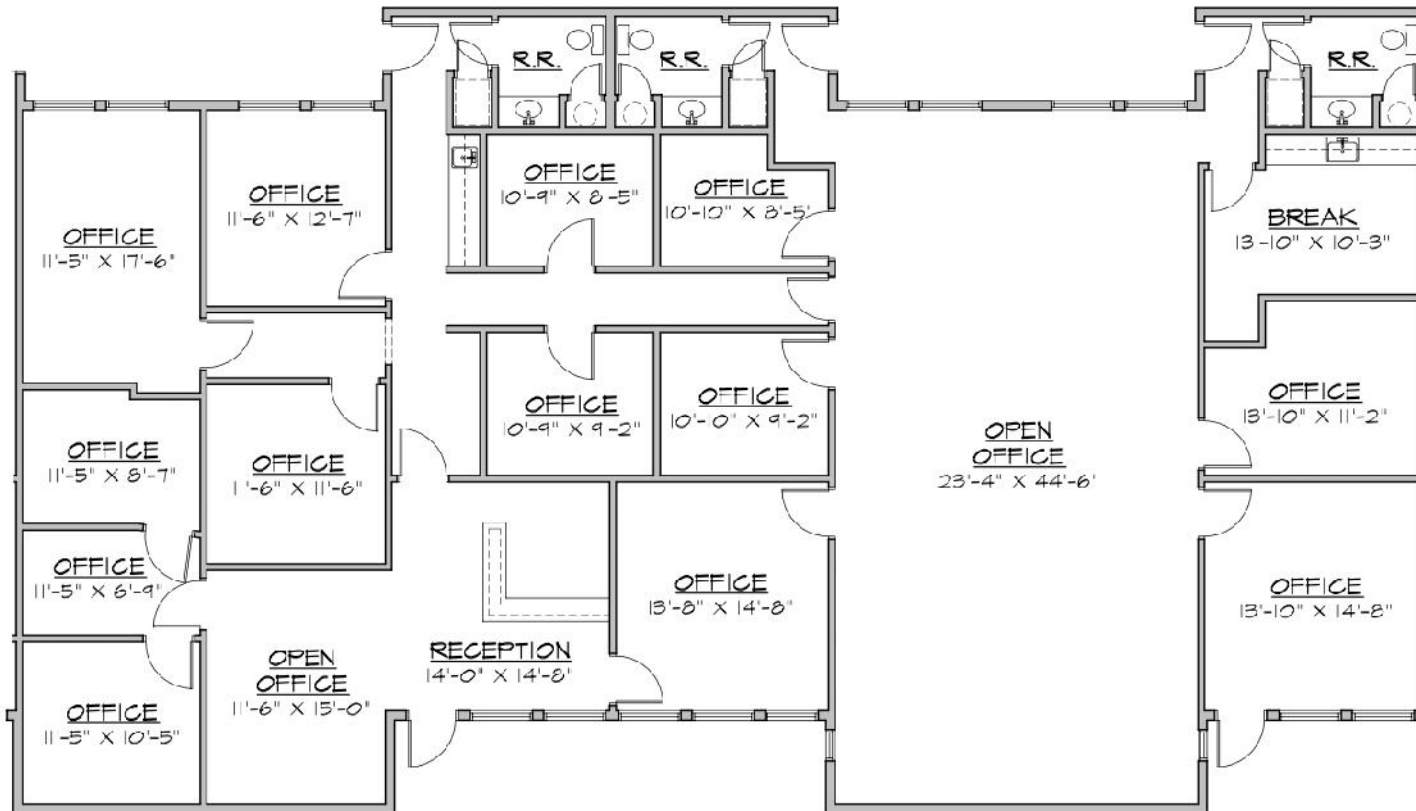

# Pioneer Plaza

1140-A West Pioneer Parkway, Arlington TX

**Suite 1140-A / 4,200 Sq. Ft.**

**Contact:**

Justin Smith – 214.207.7173 / [Jsmith@txreproperties.com](mailto:Jsmith@txreproperties.com)

Kolby Dickerson- 214.534.1599 / [Kdickerson@txreproperties.com](mailto:Kdickerson@txreproperties.com)