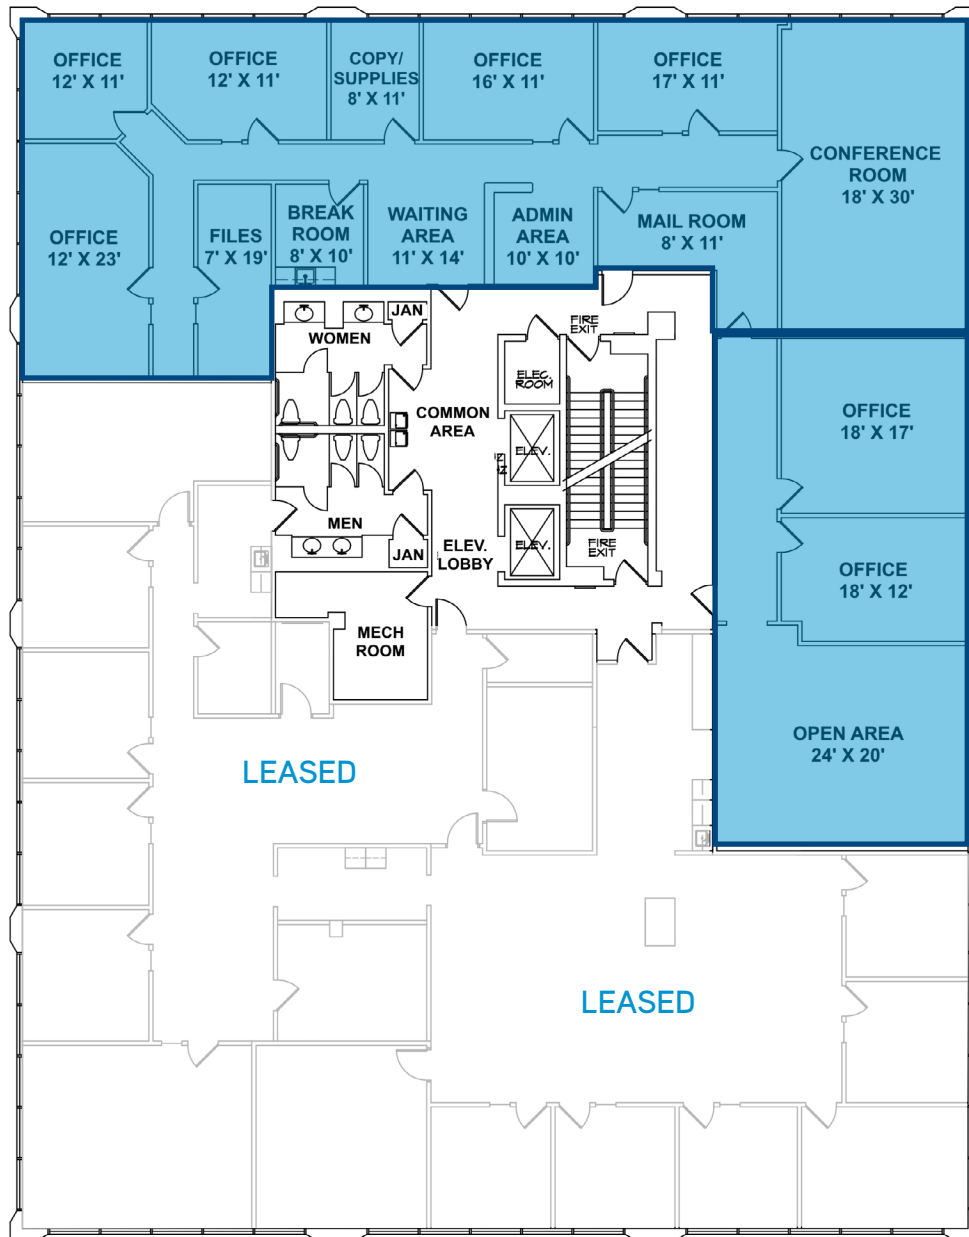

# Plymouth Plaza

26750 US Highway 19 North | Clearwater, Florida 33763

**AVAILABLE SUITE 410**  
3,320 SF

**AVAILABLE SUITE 420**  
1,483 SF