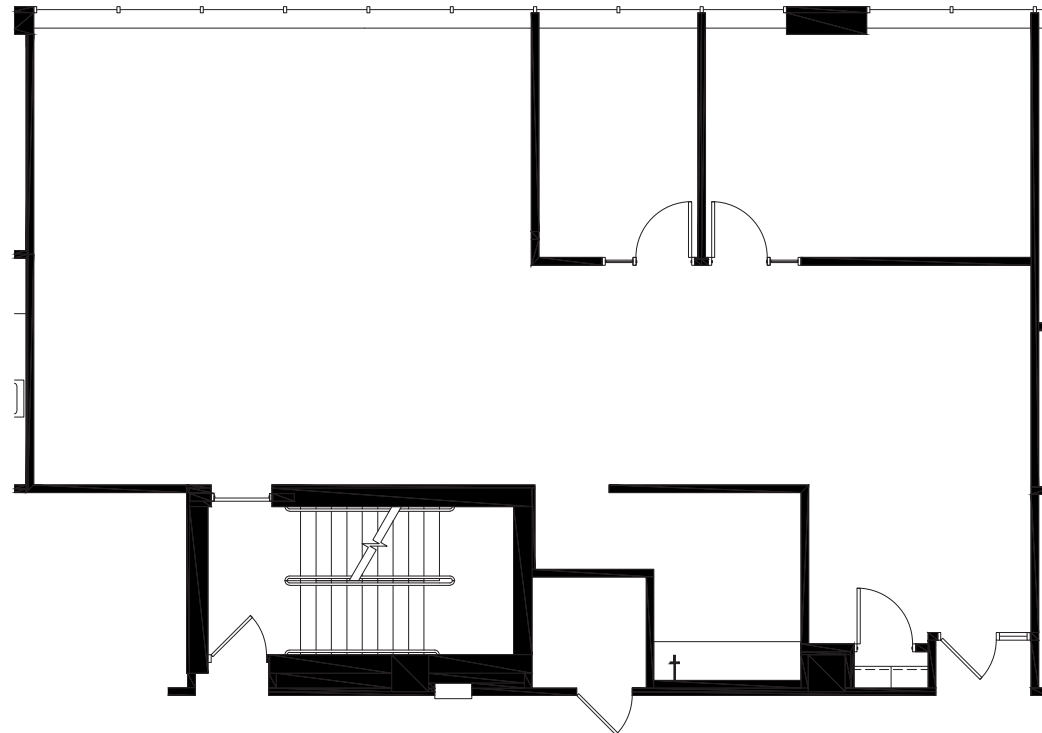

LOCATION KEY

SUITE: 455

AREA: 1,885 R.S.F.

MANAGED BY:

Hines

OWNED BY:

ICM
Realty Group LLC

LEASED BY: