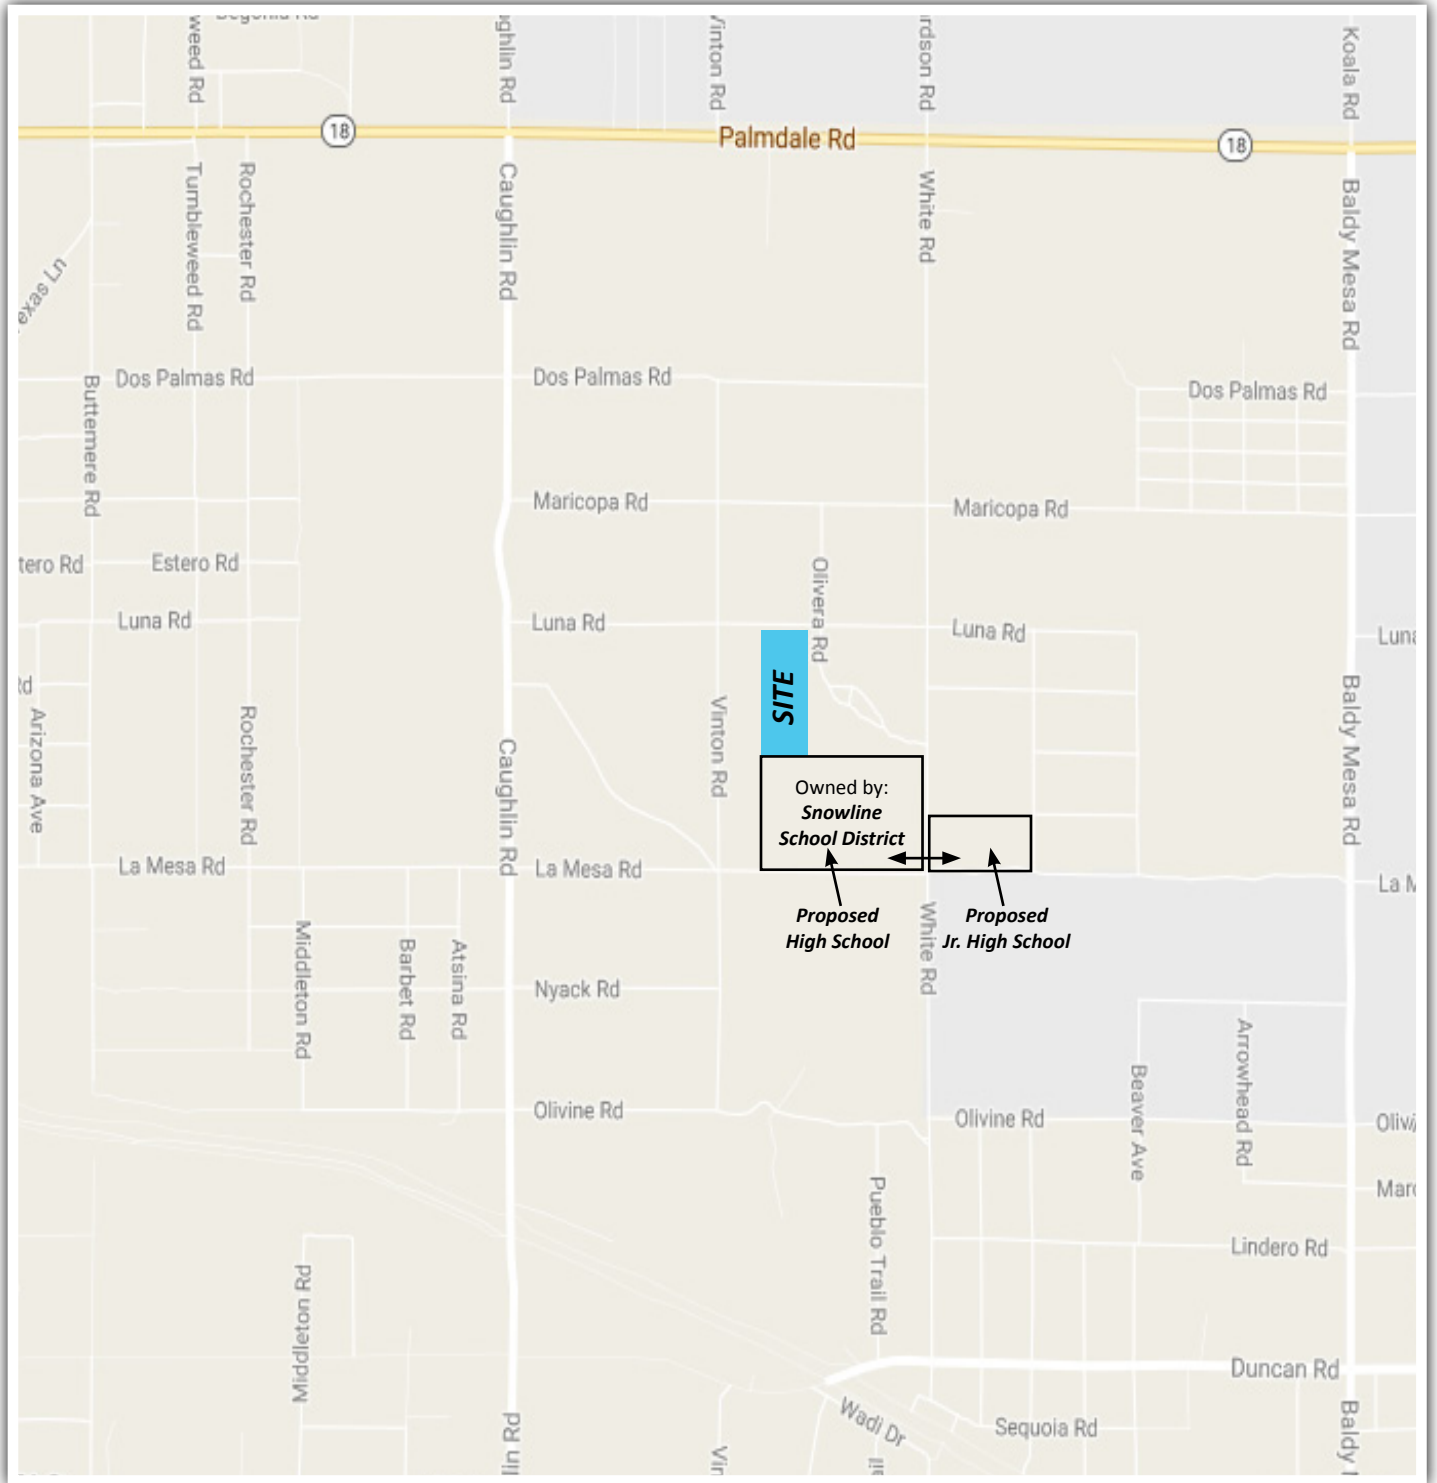

HAROLD O. WRIGHT

Realtor Since 1985

Property Info

Property Photos

Aerial Map

Street Map

Parcel Map

Street Map