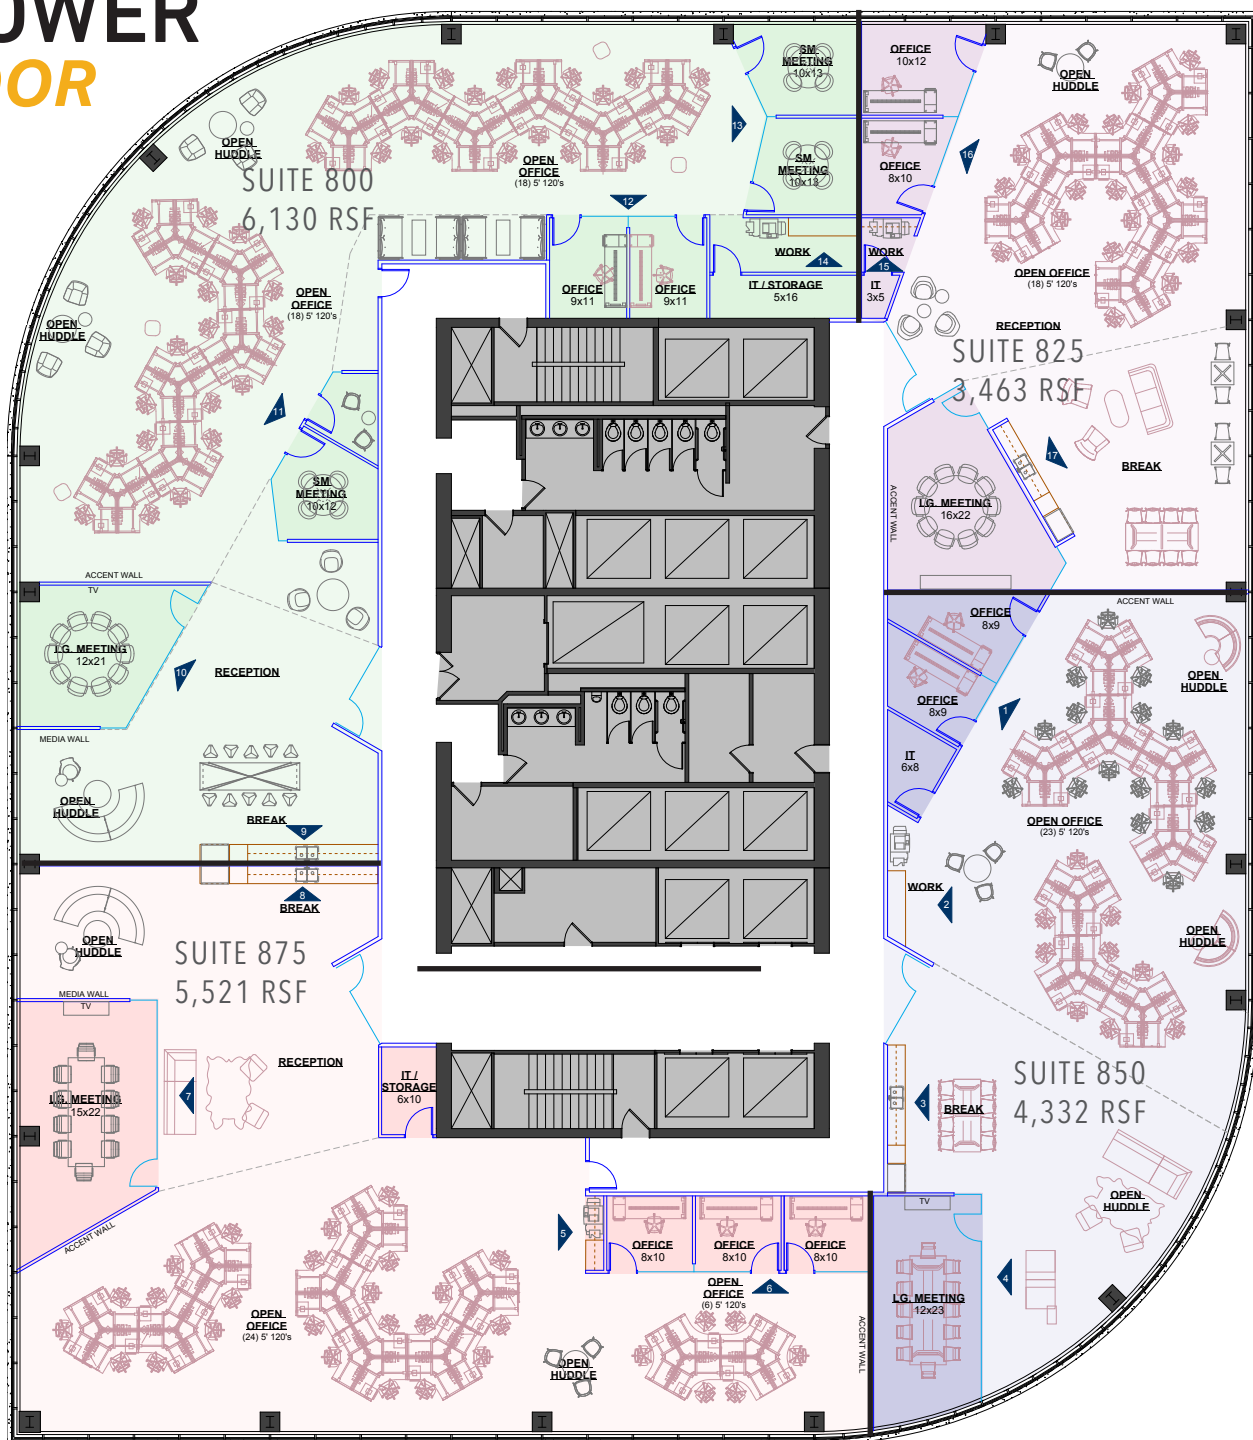

FIFTH STREET TOWERS

150 TOWER 8TH FLOOR

FOR LEASING INFORMATION:

Reed Christianson, SIOR
612.359.1610
reed.christianson@transwestern.com

Erin Wendorf
612.359.1622
erin.wendorf@transwestern.com

Morgan Rethlake
612.359.1630
morgan.rethlake@transwestern.com