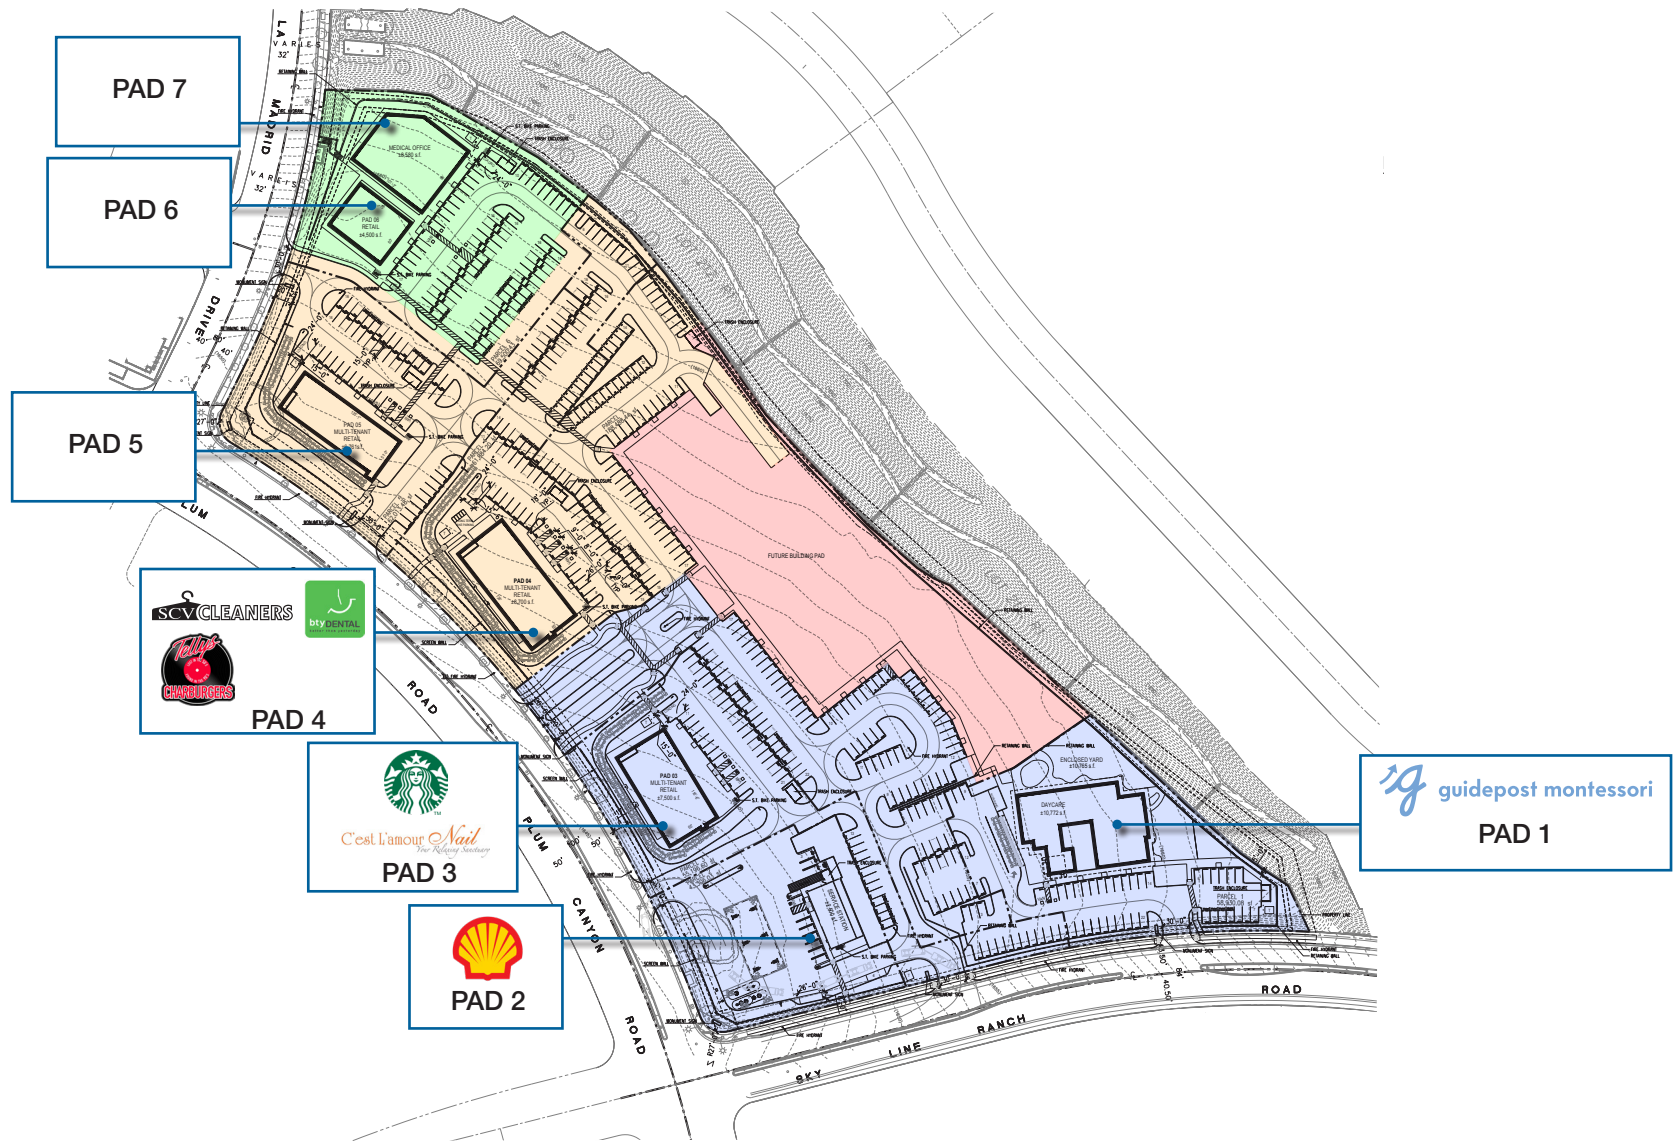

Site Plan (Conceptual map)