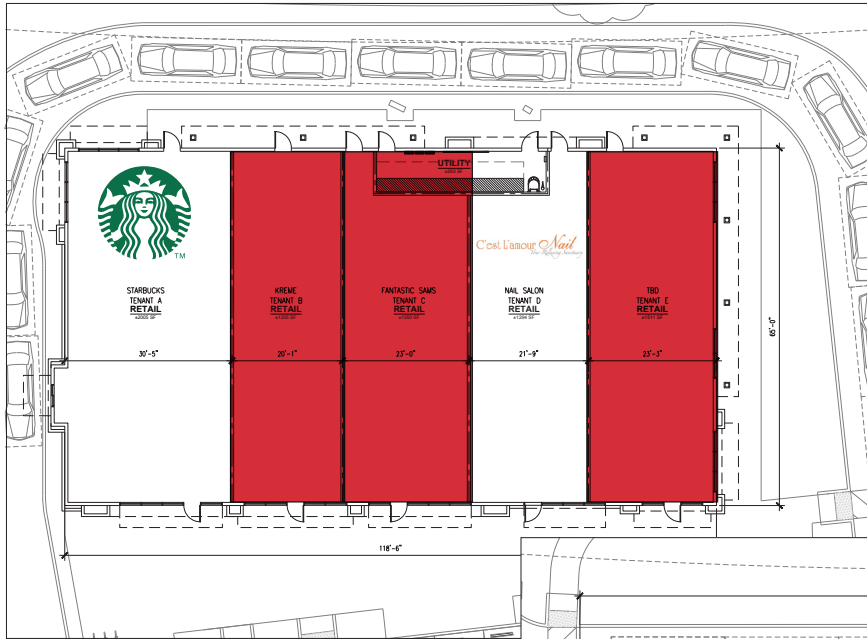

Pad Buildings

Pad 3