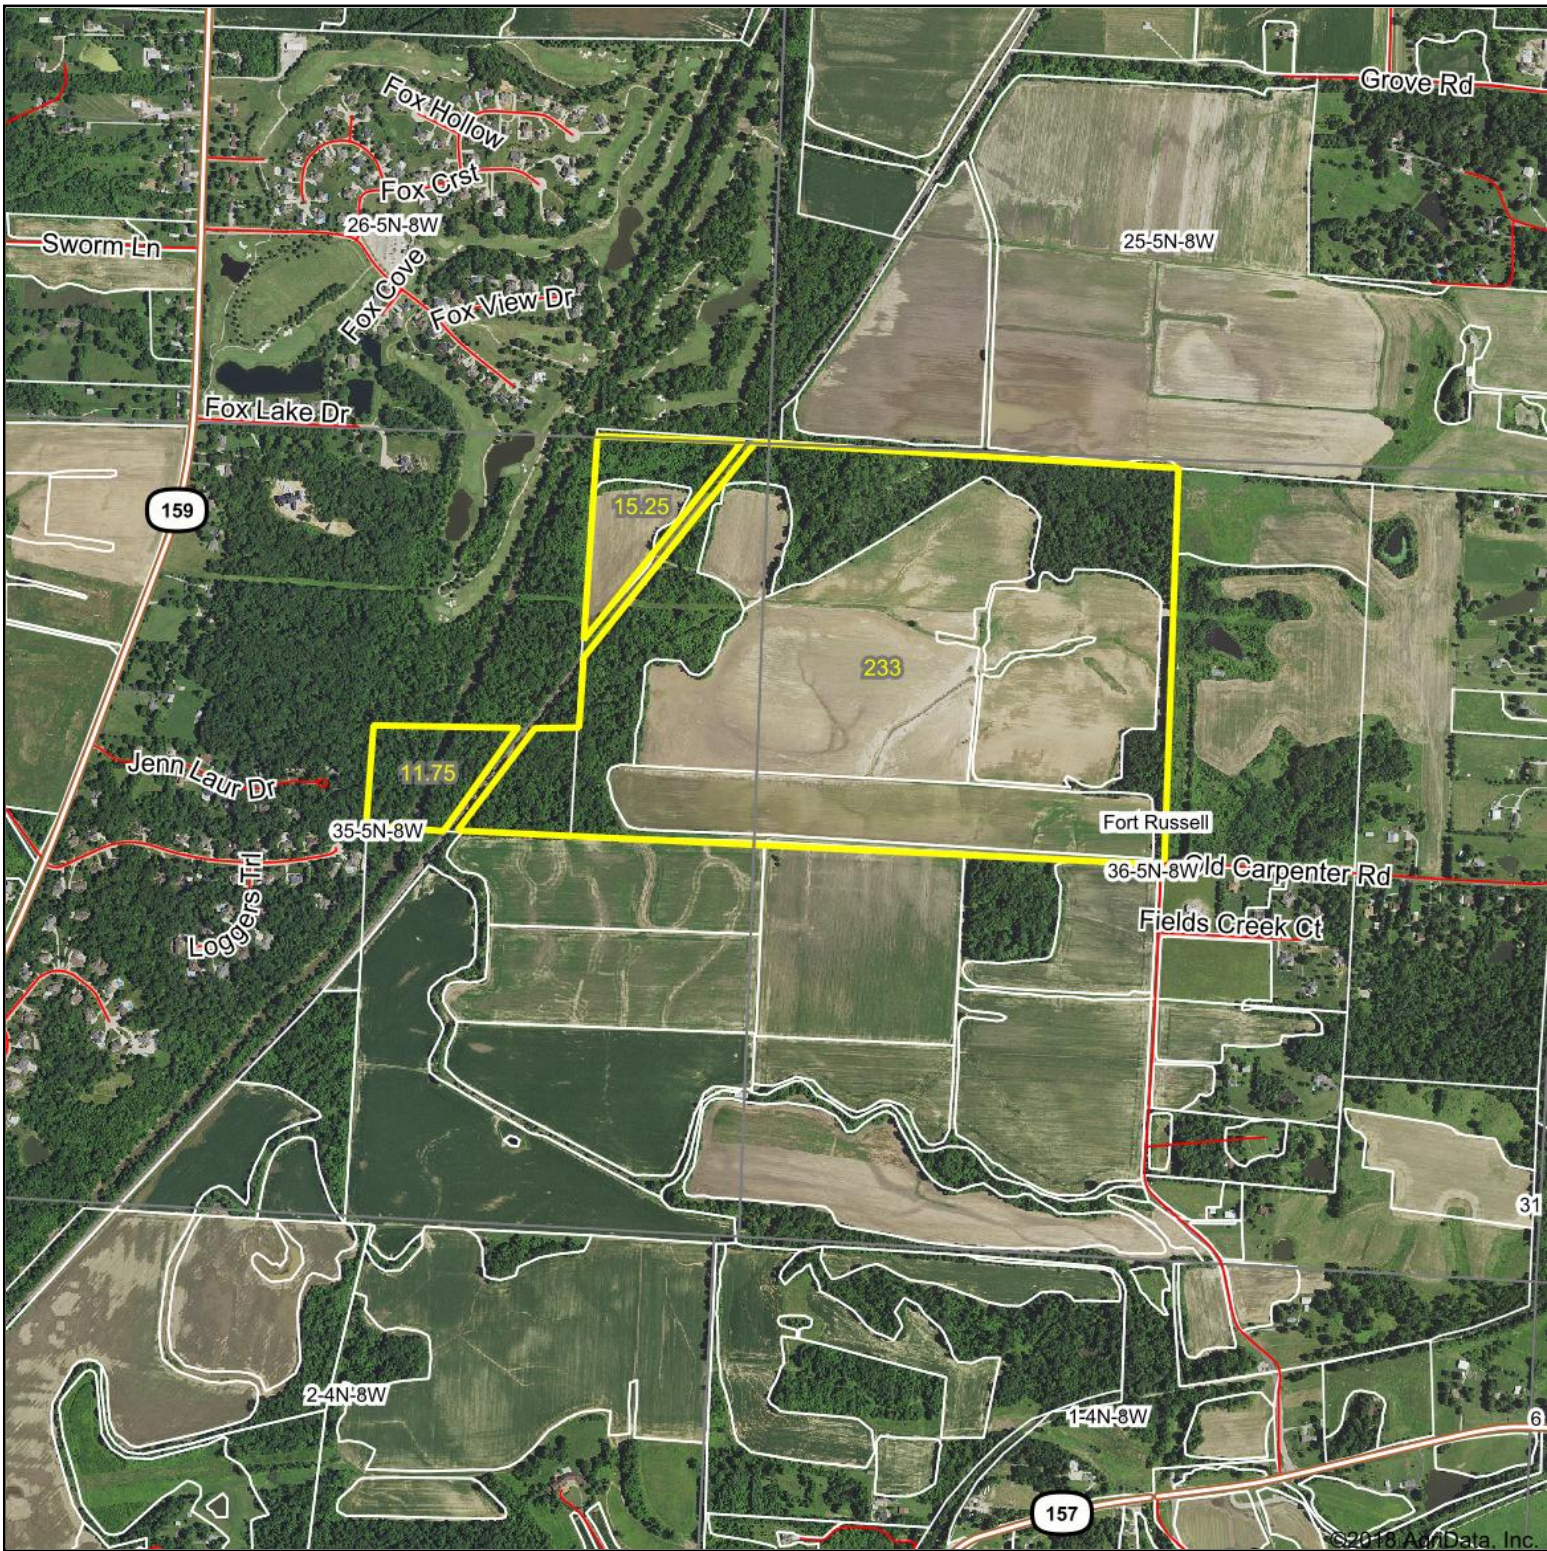

Aerial Map

LAND
RESOURCE
GROUP LLC

map center: 38° 50' 27.43, -89° 56' 46.36

0ft 1480ft 2959ft

Maps Provided By:

CUSTOMIZED ONLINE MAPPING
© AgriData, Inc. 2018 www.AgriDataInc.com

36-5N-8W
Madison County
Illinois