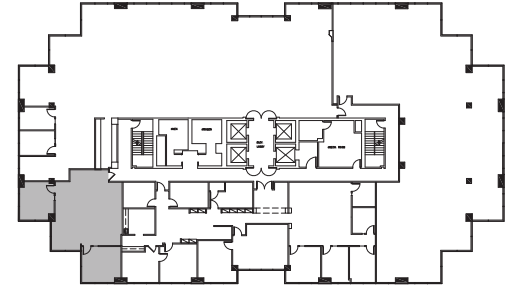

Tower Place

1511 North Westshore Blvd.
Tampa, Florida 33607

Suite 680
1,466 rsf

Lisa Coulter
(813) 876-7000

Disclaimer: The above floor plan is not to scale.
The available space shown is believed to be correct but is subject to change.