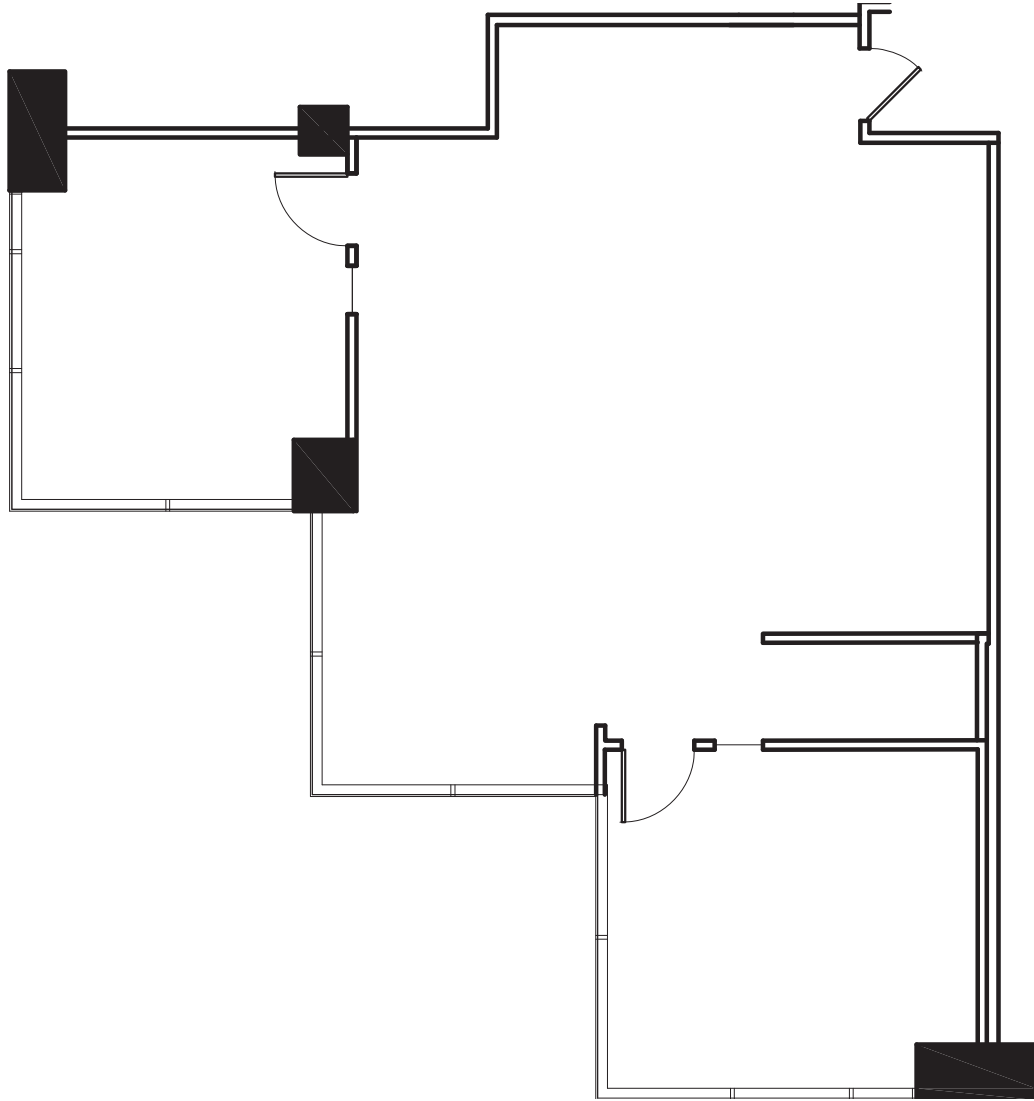

Tower Place

1511 North Westshore Blvd.
Tampa, Florida 33607

Suite 680
1,466 rsf

Lisa Coulter
(813) 876-7000

Disclaimer: The above floor plan is not to scale.
The available space shown is believed to be correct but is subject to change.