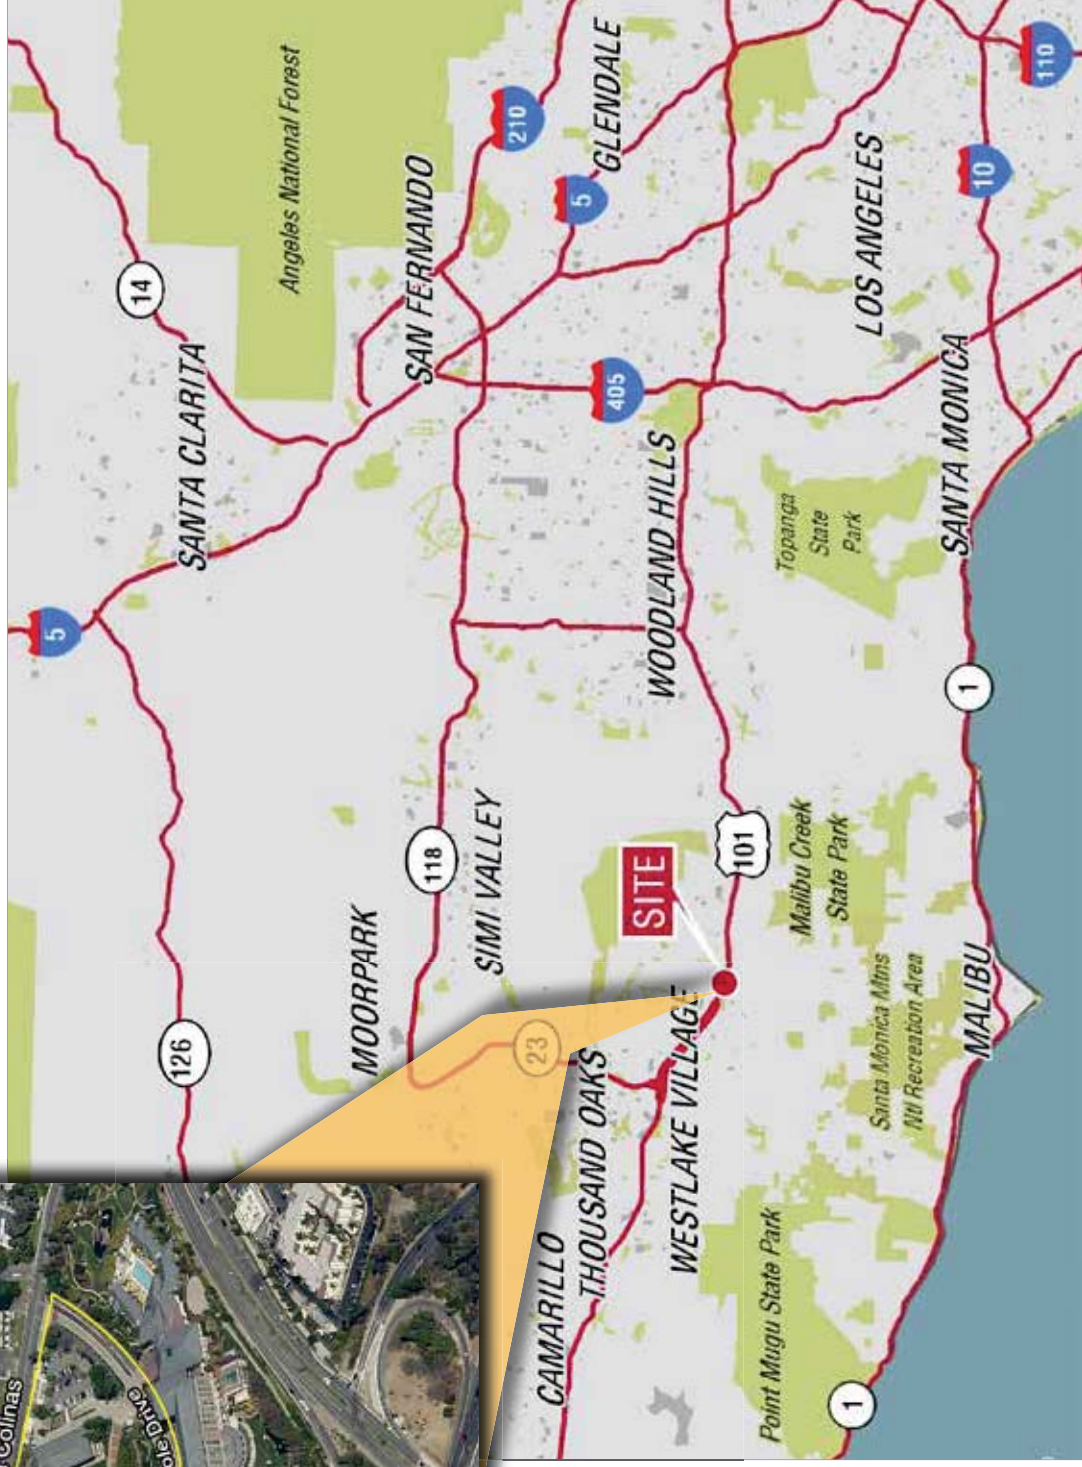

Location

One Dole Drive • Westlake Village, California