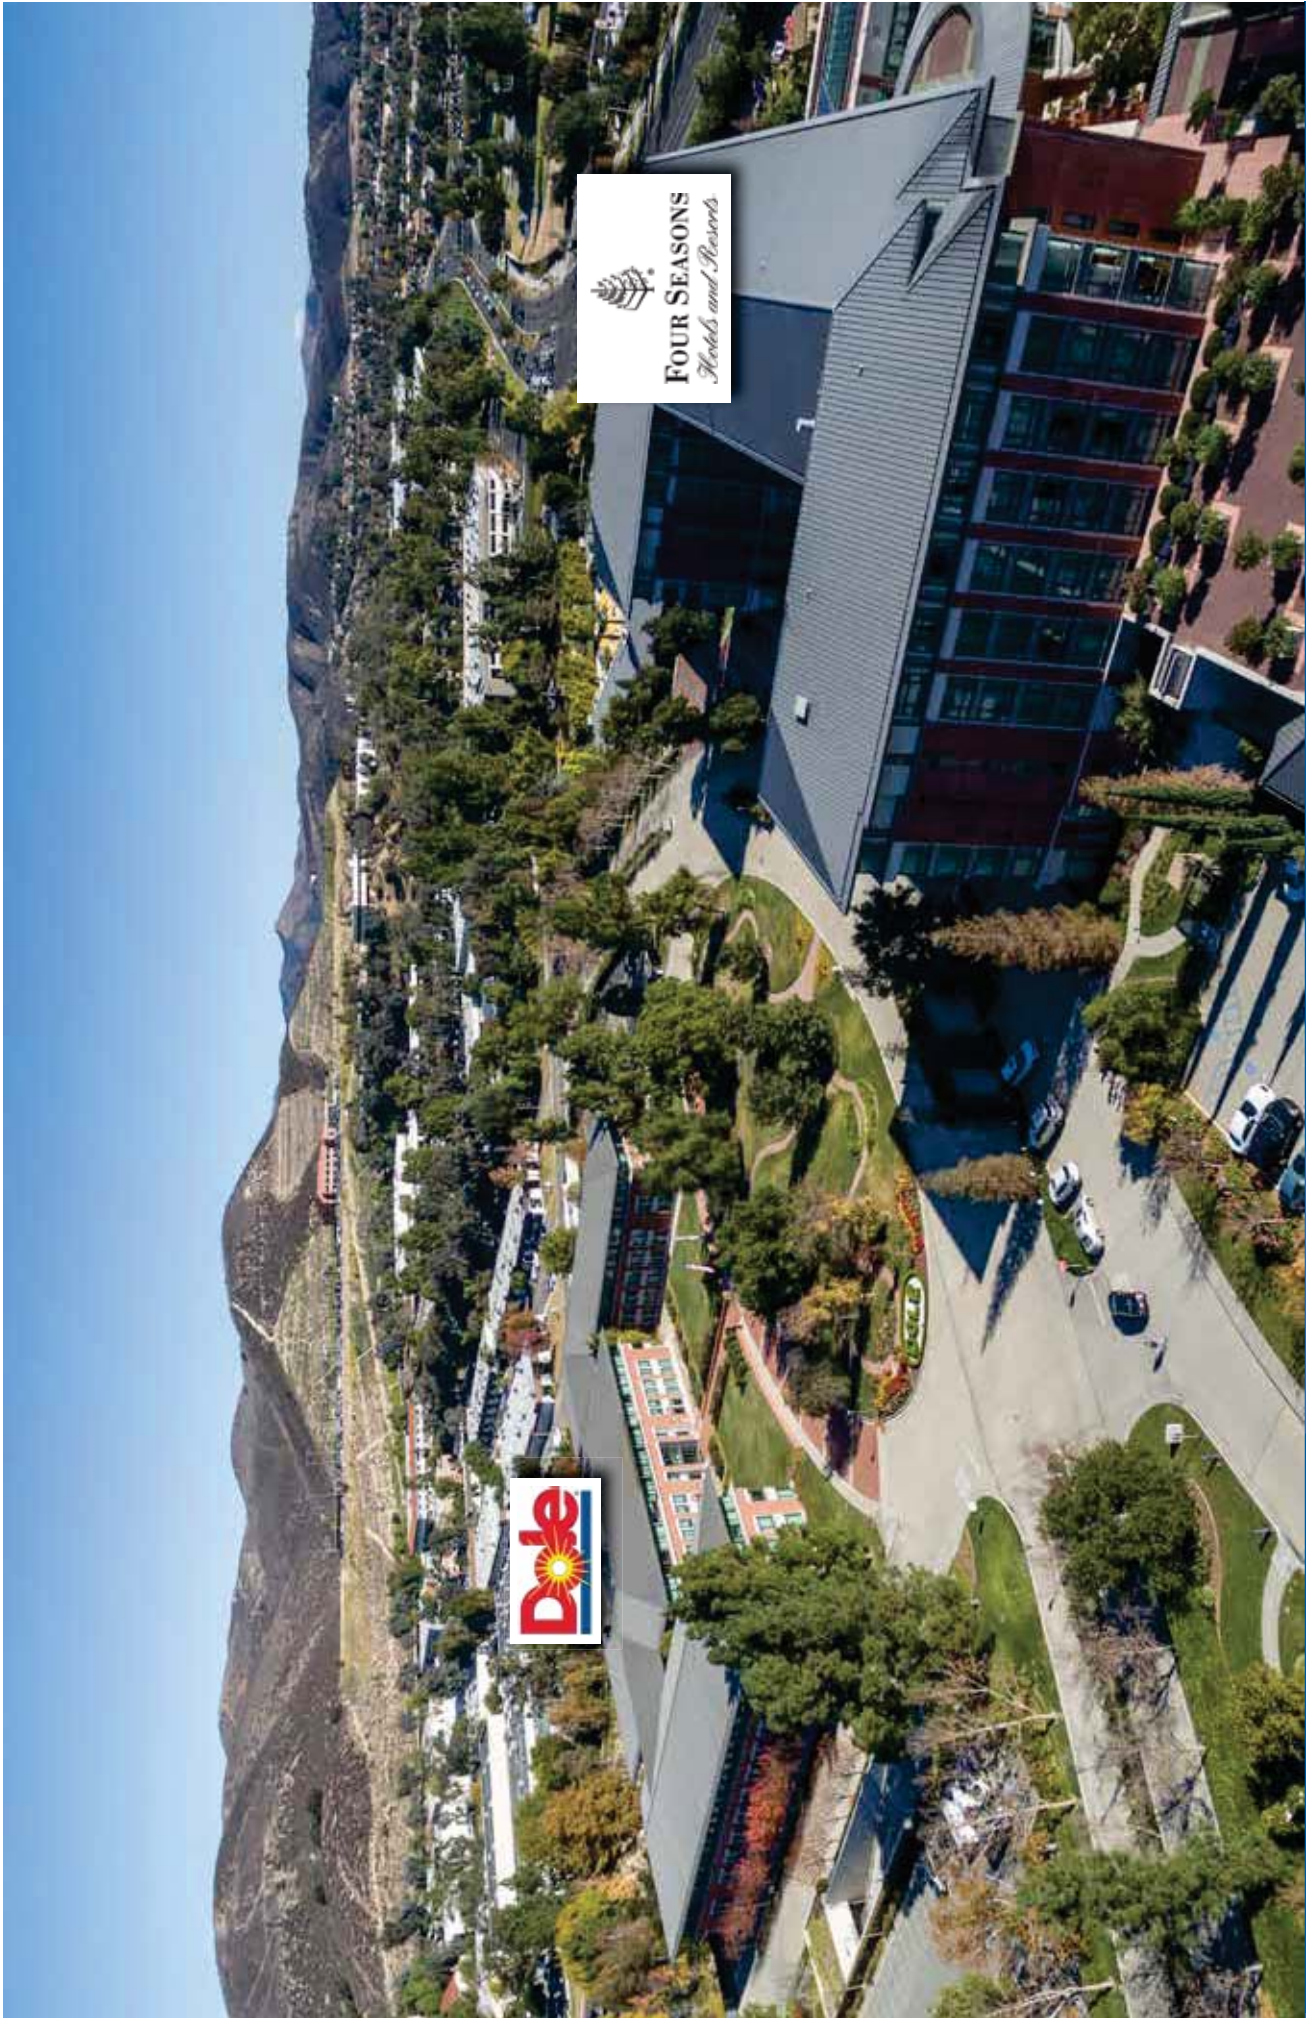

# Dole World Headquarters

One Dole Drive • Westlake Village, California

# The preeminent building environment

One Dole Drive • Westlake Village, California

- Full time reception with 24 hour security
- Access to cafeteria
- State of the art facility
- Access to in-house gym
- Flexible office configuration
- Reserved underground parking
- Connected to Four Seasons Resort
- Multi-zone high efficiency HVAC units
- Lush waterscape and mature landscape
- Sections with turn-key built-out office spaces
- Scenic view of the Santa Monica Mountains

This three story building serves as the world headquarters for Dole Food Company and hosts visitors from all parts of the world. The building features a highly detailed brick façade, large skylight and metal roof system, central plant, and is set over a full basement of underground parking. The scope of work included a large central atrium and lobby with the highest quality millwork and stone floors, fully developed office interiors including built-in furniture, dining rooms and a full service cafeteria. The 25-acre site includes extensive lawns and brickwork, planting with mature trees and a decorative pool with falling water features.

Dole's World Headquarters is located near the 101 Freeway. This impressive 3-story, "U" shaped building has state-of-the-art fiber optics, extensive water landscaping, and a beautiful cherrywood atrium with Italian marble.