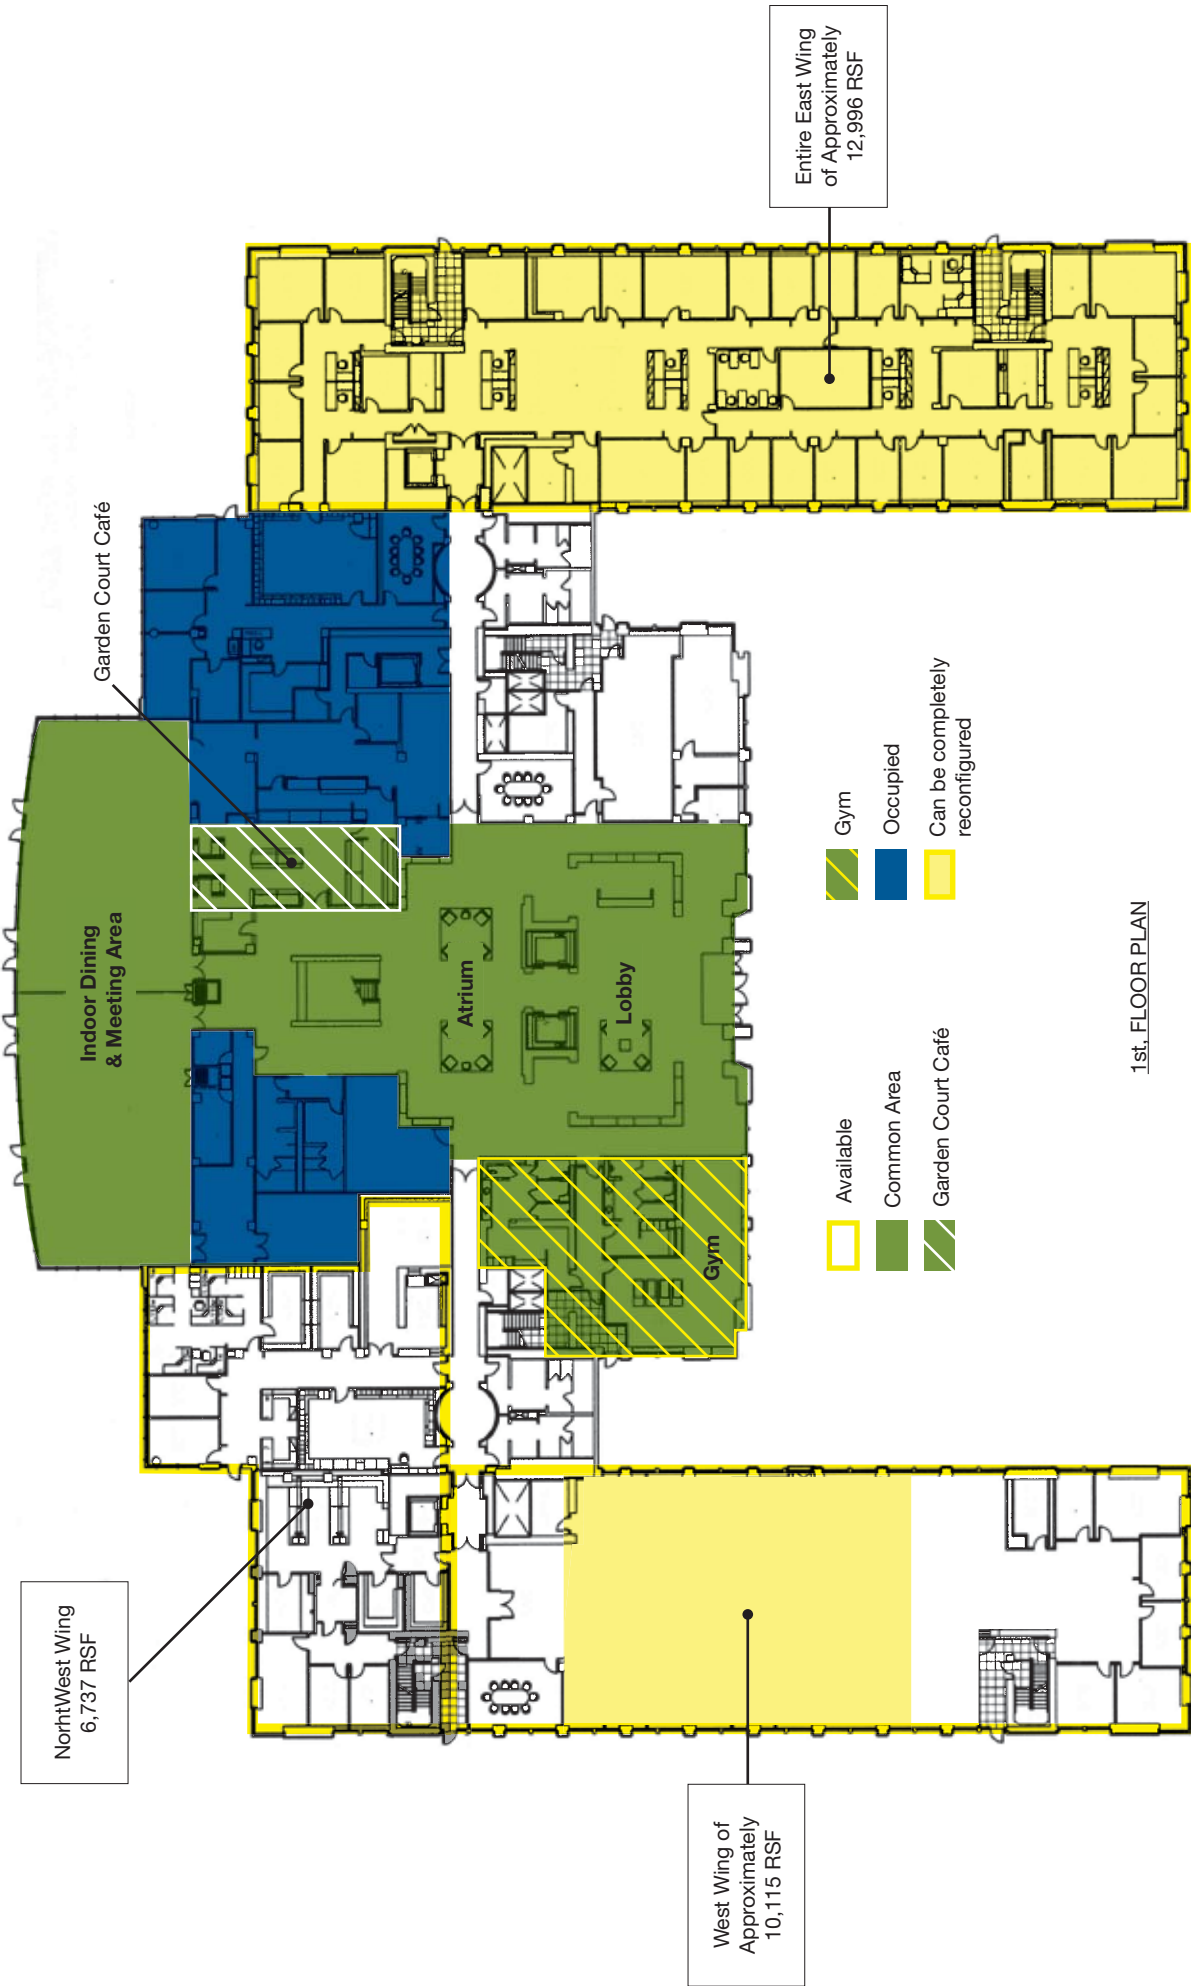

# Floor Plan

Outdoor Dining Patio Area & Water Features

1st. FLOOR PLAN

One Dole Drive • Westlake Village, California