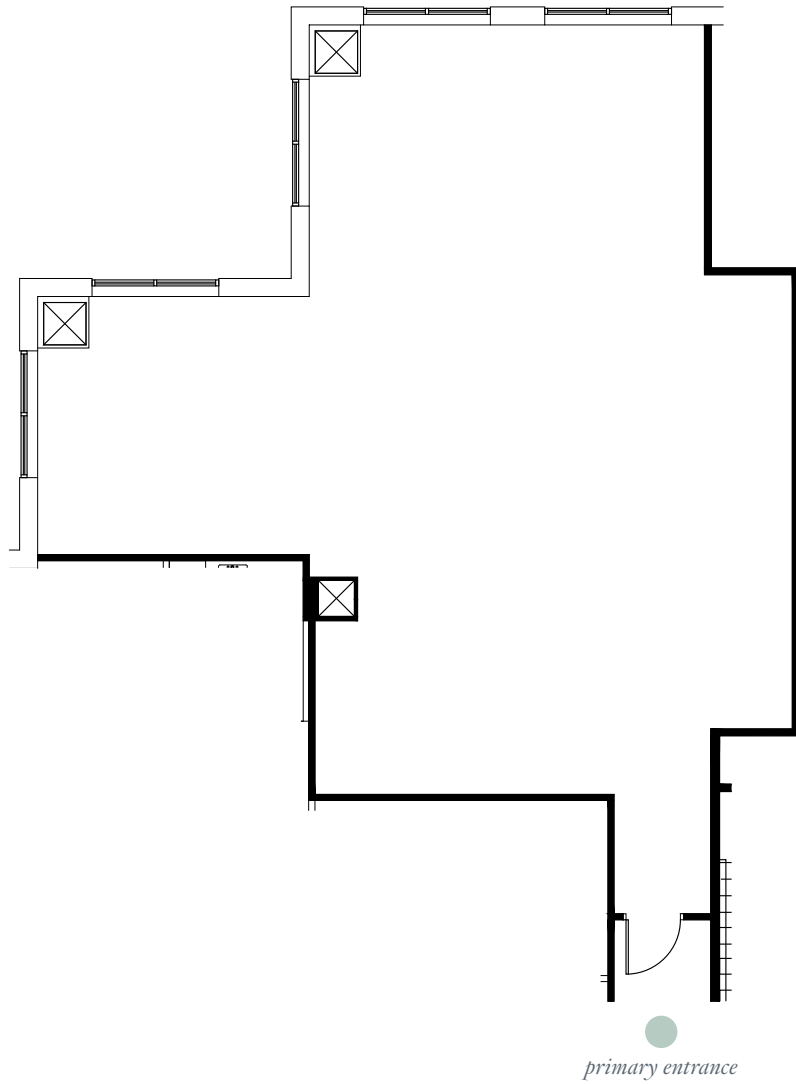

*W*  
towers at  
**WEST END**  
*1550*

**Suite 410**  
1,663 RSF

Leased by: