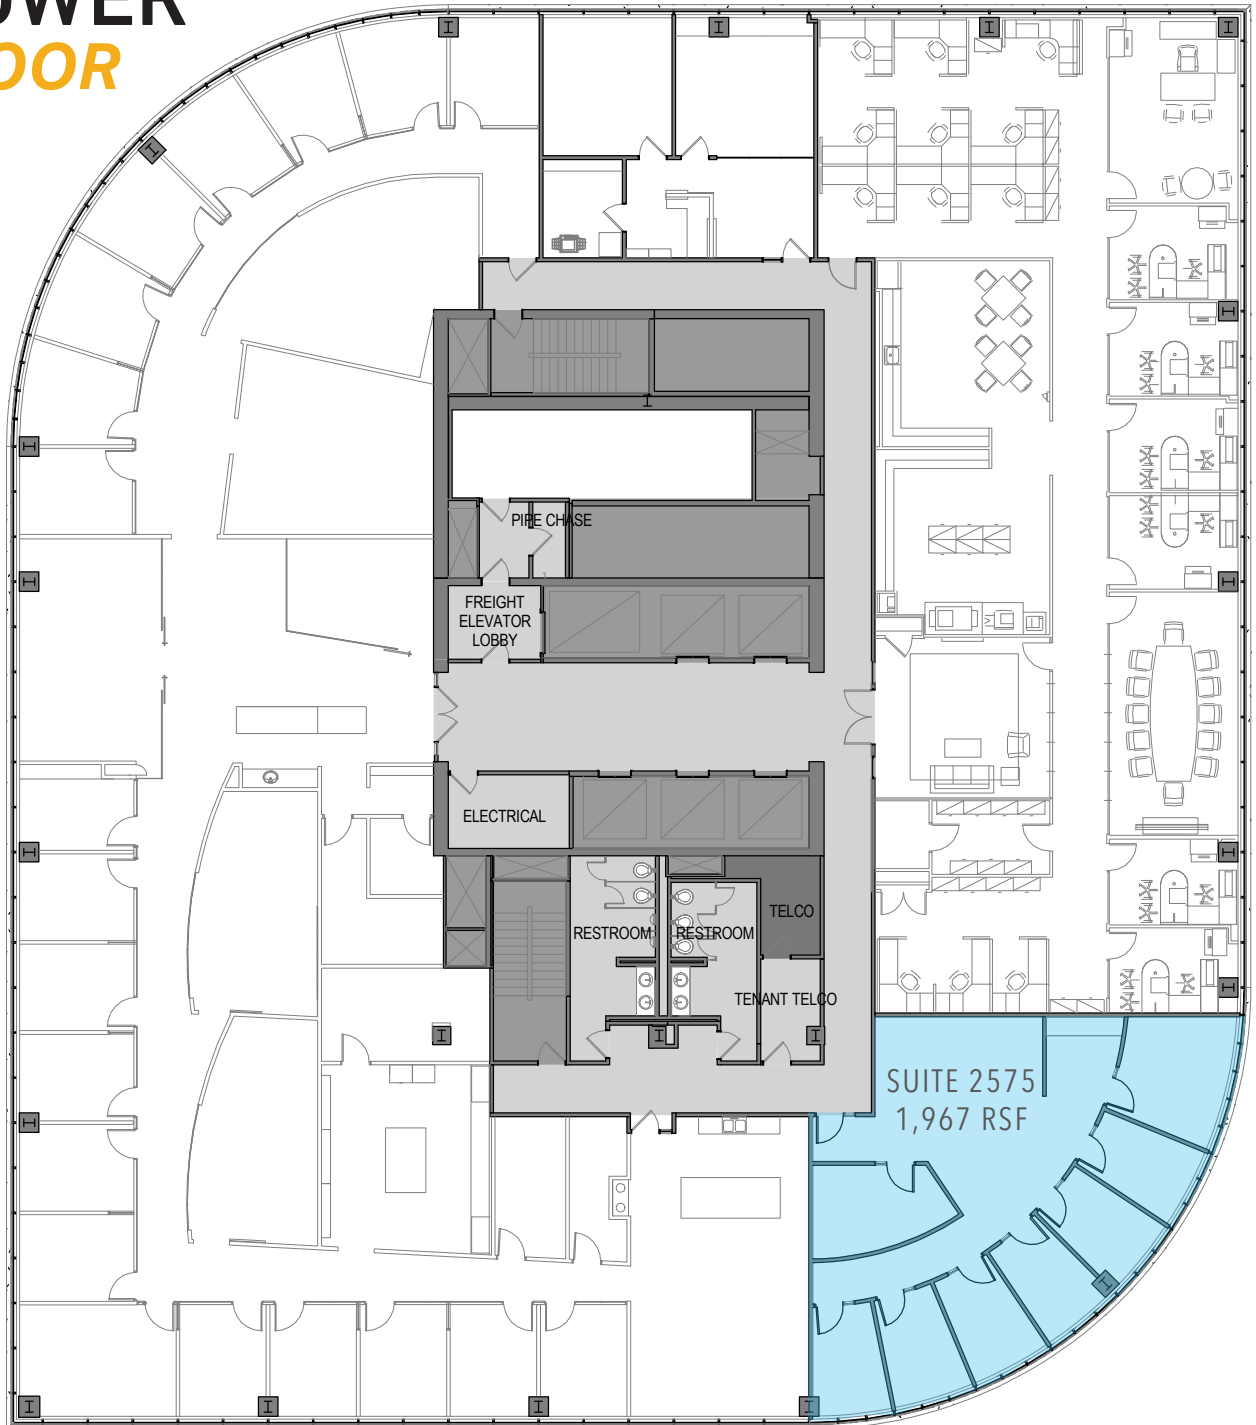

FIFTH STREET TOWERS

150 TOWER 25TH FLOOR

FOR LEASING INFORMATION:

Reed Christianson, SIOR
612.359.1610
reed.christianson@transwestern.com

Erin Wendorf
612.359.1622
erin.wendorf@transwestern.com

Morgan Rethlake
612.359.1630
morgan.rethlake@transwestern.com